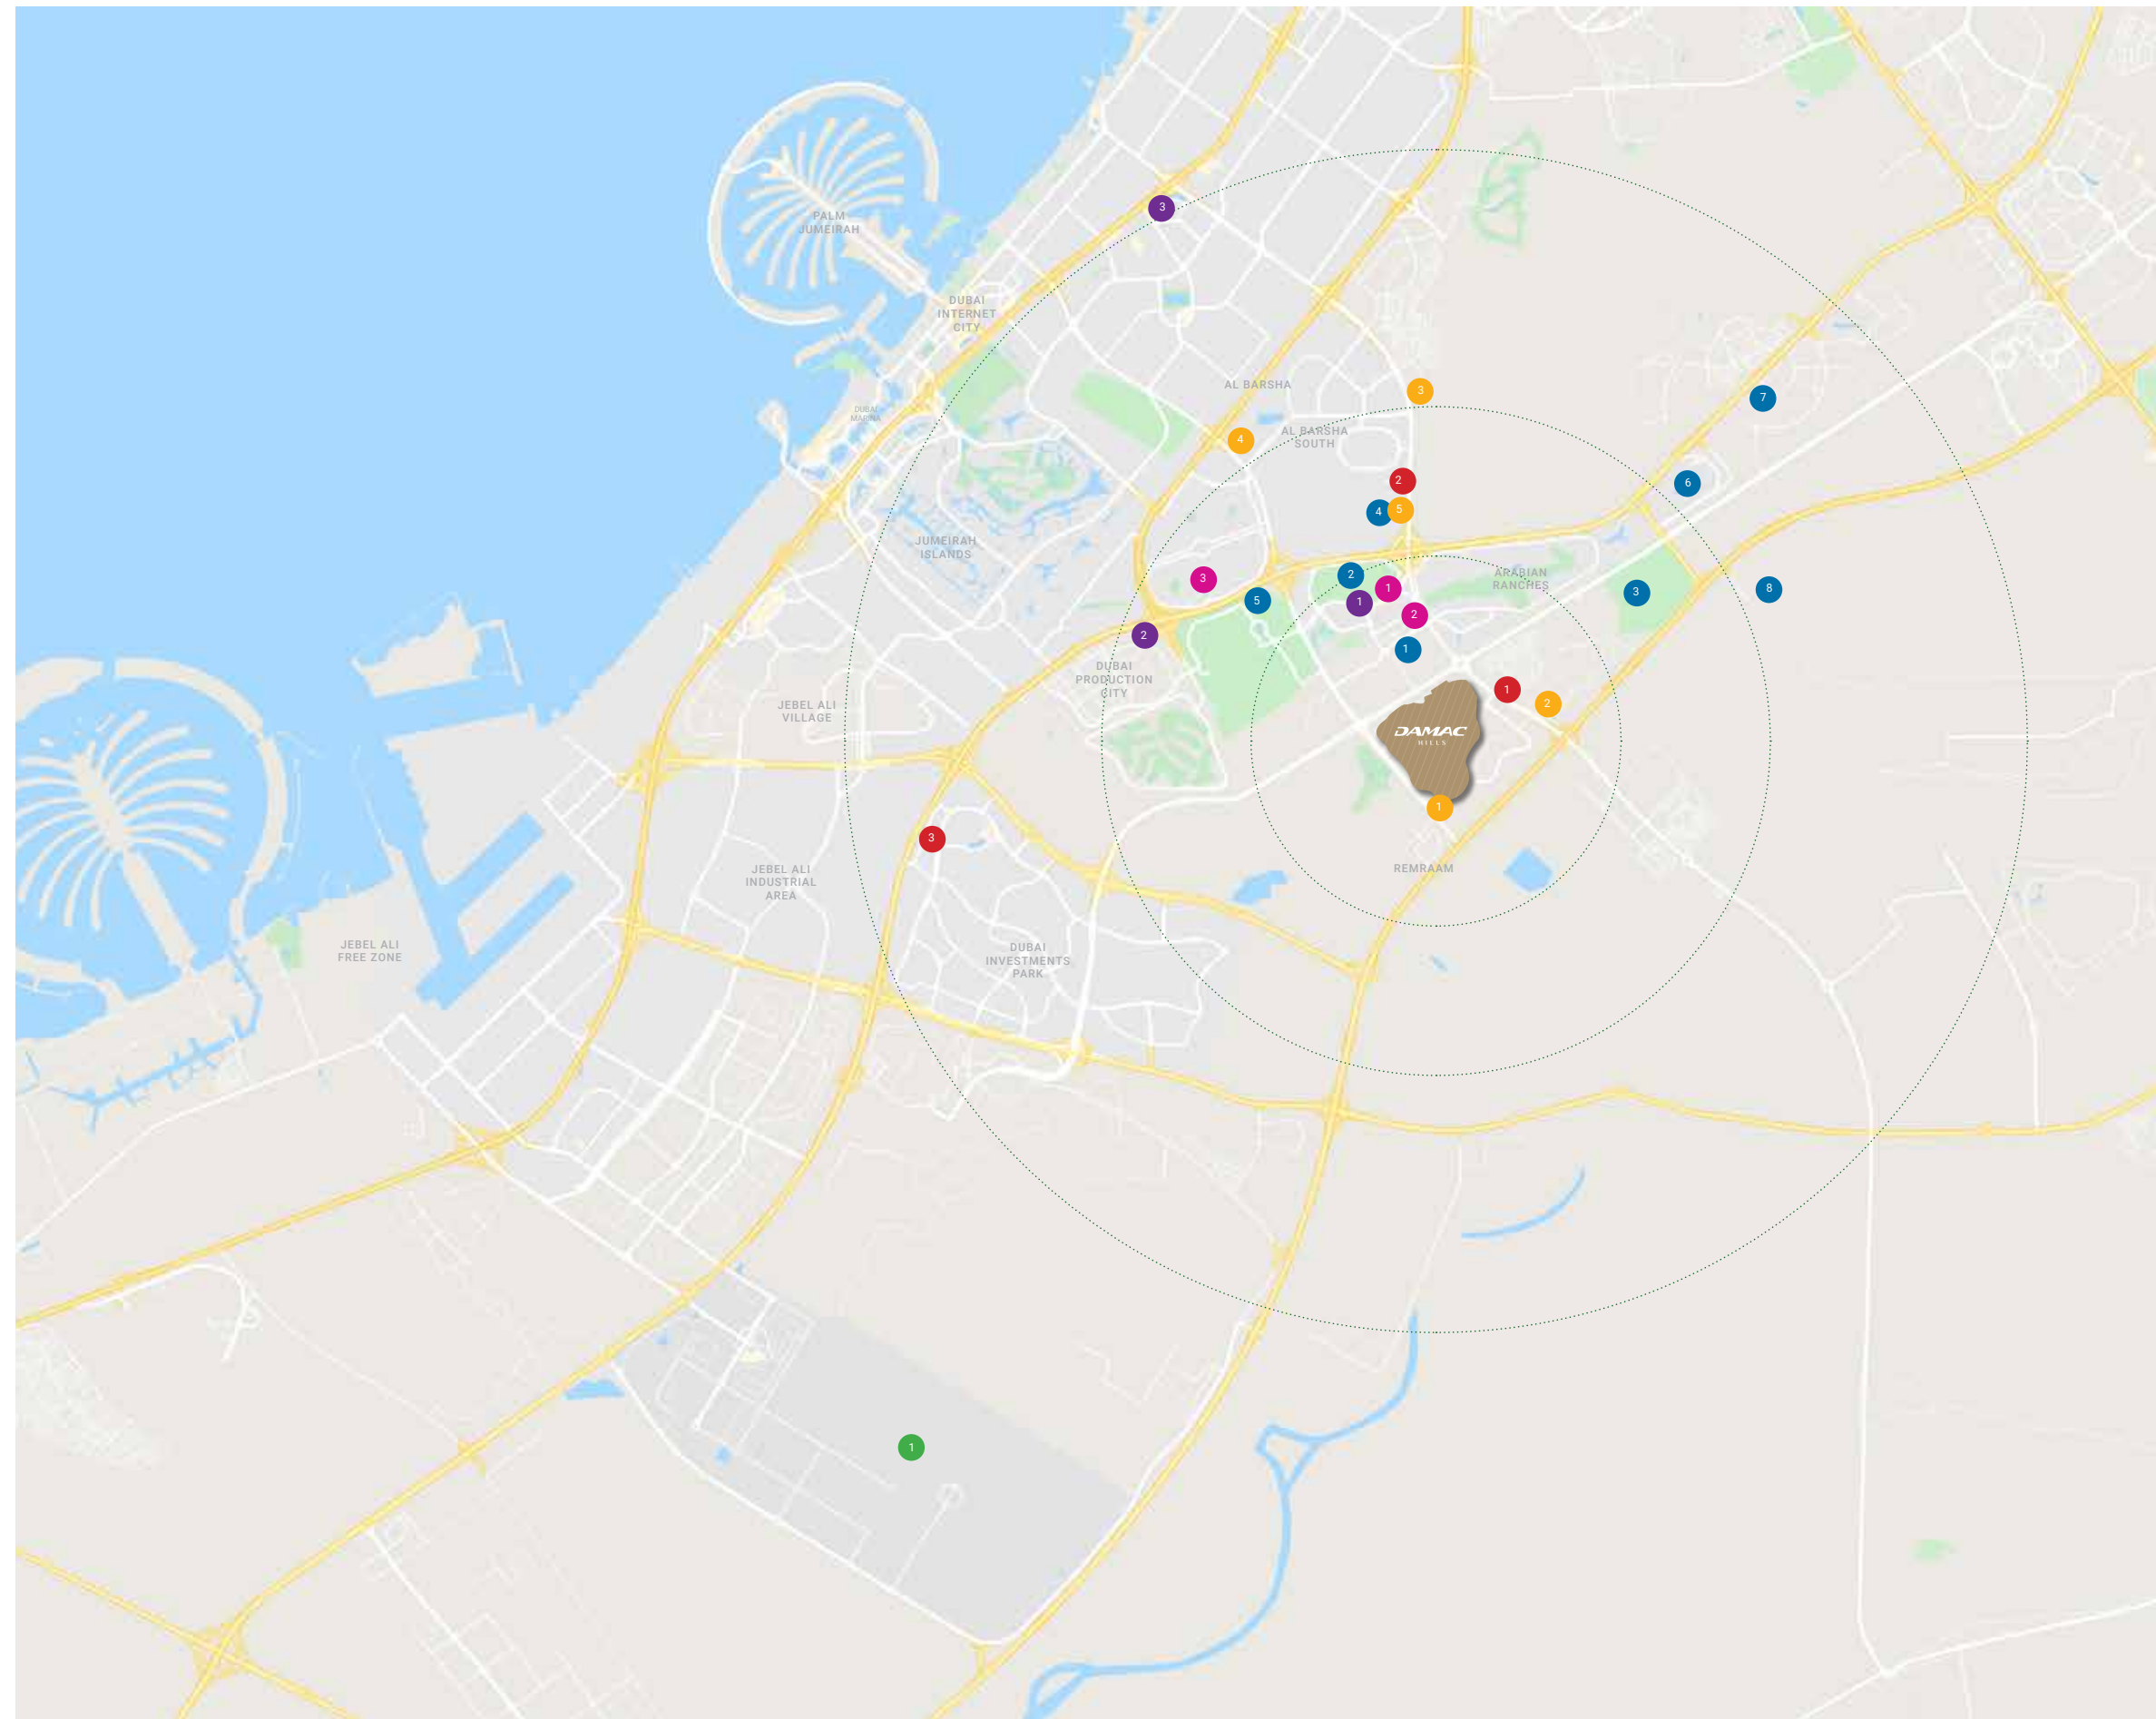

# DAMAC HILLS CLOSE TO EVERYTHING

## MALLS

- 1 First Avenue Mall – 11 minutes
- 2 City Centre Me'aisem – 14 minutes
- 3 Mall of the Emirates – 24 minutes

## SCHOOLS

- 1 Jebel Ali School – 5 minutes
- 2 Fairgreen International School – 11 minutes
- 3 Global Indian International School – 16 minutes
- 4 Safa Community School – 18 minutes
- 5 Kings' School – 21 minutes

## ESSENTIALS

- 1 Jebel Ali International School
- 2 CreaKids Nursery
- 3 Line Circle Cafe
- 4 Food Trucks
- 5 Carrefour Supermarket
- 6 Corner Barber
- 7 4Her Salon
- 8 Community Centre
- 9 Radisson Dubai DAMAC Hills
- 10 Trump International Golf Club Dubai
- 11 Prato/71 Sports Bar
- 12 Spinneys Supermarket
- 13 Bakericious Supermarket
- 14 Saudi German Clinic
- 15 Medicina Pharmacy
- 16 Viva Supermarket
- 17 Maison de Coiffure