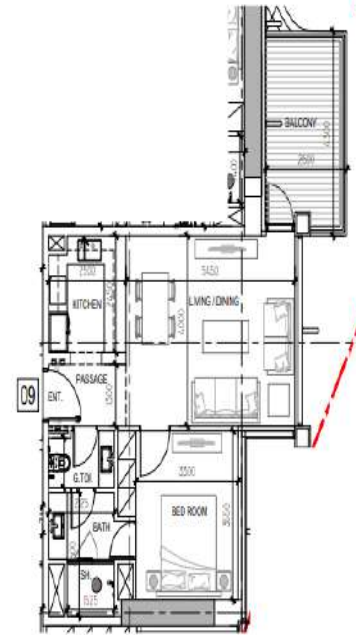

DAMAC

BRANDED BY
ZUHAIR MURAD

APARTMENT - 1 BED ROOM-TYPE 1B-C

	SQ.MT.	SQ.FT.
UNIT AREA	43.38	463.22
BALCONY AREA	12.22	131.94
TOTAL AREA	75.61	813.87

APARTMENT - 1 BED ROOM-TYPE 1B-B

	SQ.MT.	SQ.FT.
UNIT AREA	58.11	628.94
BALCONY AREA	12.32	133.18
TOTAL AREA	70.43	754.34

APARTMENT - 2 BED ROOM - TYPE 2B-4S

	SQ.MT.	SQ.FT.
UNIT AREA	88.51	952.72
TERRACE AREA	11.58	125.31
TOTAL AREA	100.17	1078.23

LAYOUTS

DAMAC

BRANDED BY
ZUHAIR MURAD

APARTMENT - 1 BED ROOM-TYPE 1B-F

	SQ.MT	SQ.FT.
UNIT AREA	68.59	608.12
BALCONY AREA	12.20	131.32
TOTAL AREA	80.79	740.44

LAYOUTS

DAMAC

BRANDED BY
ZUHAIR MURAD

APARTMENT - 2 BED ROOM - TYPE 2B -A3

	SQ.MT.	SQ.FT.
UNIT AREA	17.05	182.39
BALCONY AREA	0.59	200.10
TOTAL AREA	180.14	1142.48

APARTMENT - 2 BED ROOM - TYPE 2B -A2

	SQ.MT.	SQ.FT.
UNIT AREA	11.30	121.75
BALCONY AREA	11.11	120.64
TOTAL AREA	108.41	1142.40