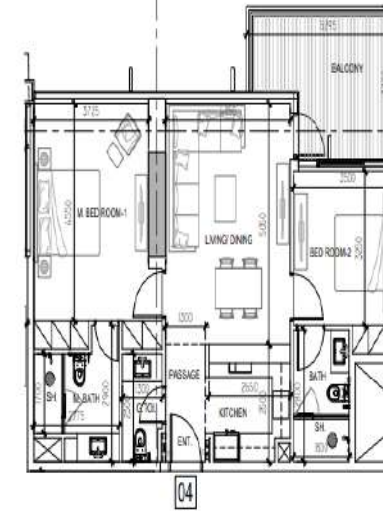

LAYOUTS

DAMAC

BRANDED BY
ZUHAIR MURAD

APARTMENT - 2 BED ROOM - TYPE 2B -A3

	SQ.MT.	SQ.FT.
UNIT AREA	17.05	182.39
BALCONY AREA	0.59	200.10
TOTAL AREA	180.14	1142.48

APARTMENT - 2 BED ROOM - TYPE 2B -A2

	SQ.MT.	SQ.FT.
UNIT AREA	11.30	121.75
BALCONY AREA	11.11	120.64
TOTAL AREA	108.41	1142.40