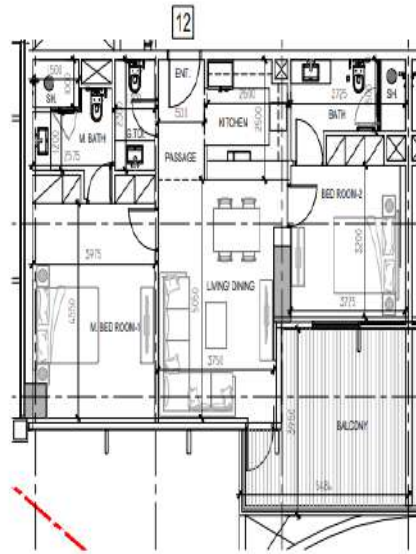

LAYOUTS

DAMAC

BRANDED BY
ZUHAIR MURAD

APARTMENT - 2 BED ROOM - TYPE 2B -A3

	SQ.MT.	SQ.FT.
UNIT AREA	17.05	182.39
BALCONY AREA	0.59	200.10
TOTAL AREA	180.14	1142.48

APARTMENT - 2 BED ROOM - TYPE 2B -A2

	SQ.MT.	SQ.FT.
UNIT AREA	11.30	121.75
BALCONY AREA	11.11	120.64
TOTAL AREA	108.41	1142.40