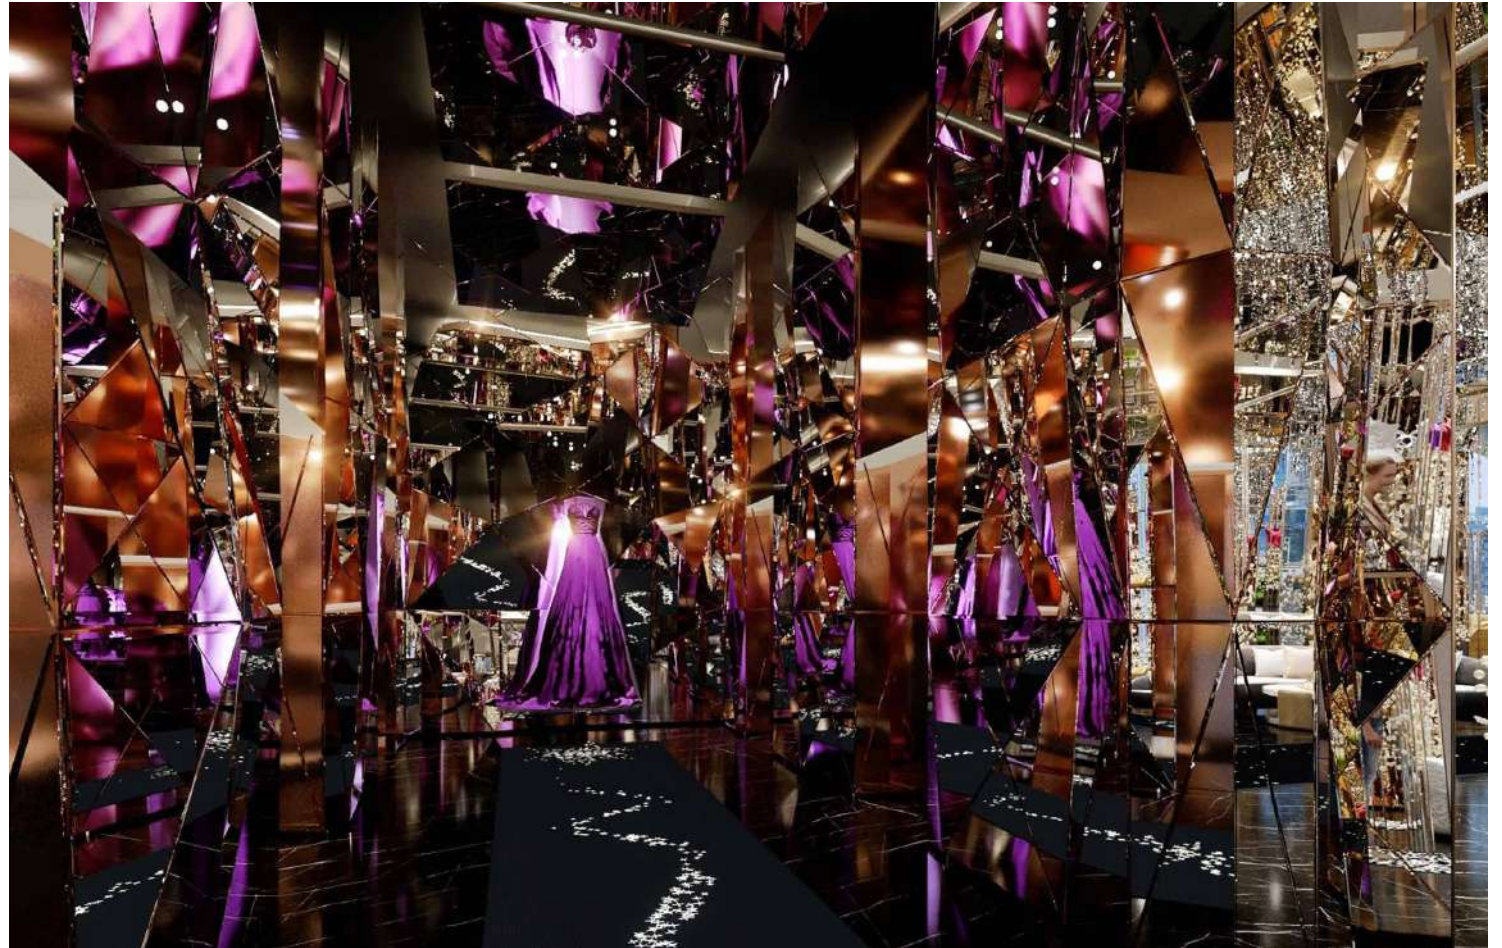

BRANDED BY
ZUHAIR MURAD

Lobby Height – 5 Meters

GRAND LOBBY

DAMAC

BRANDED BY
ZUHAIR MURAD

GYM

BRANDED BY

BAR