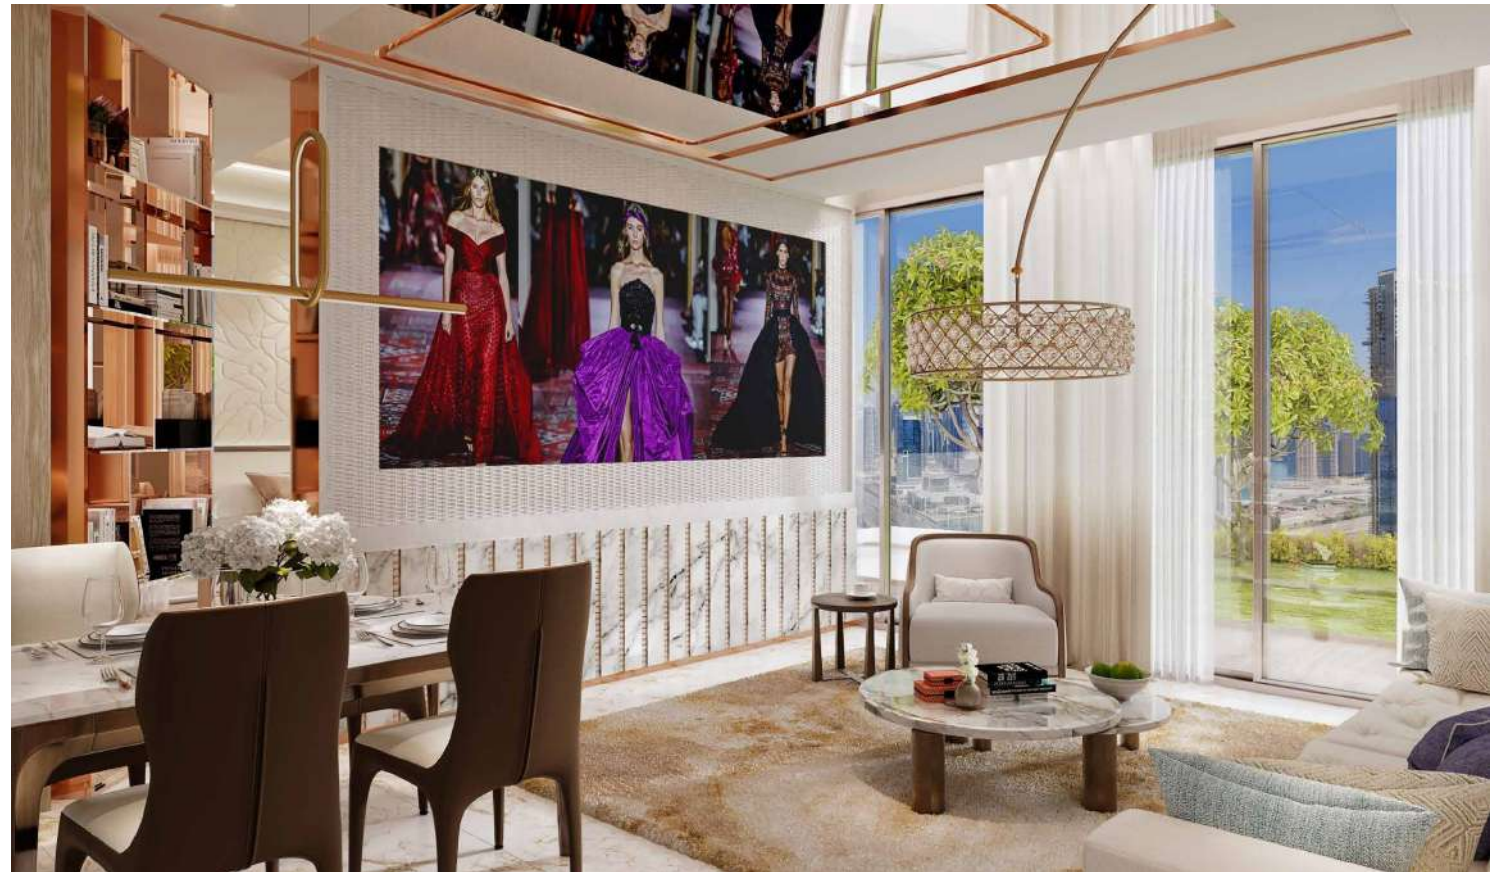

BRANDED BY
ZUHAIR MURAD

LIVING ROOM

SECRET DOOR OPENED

DAMAC