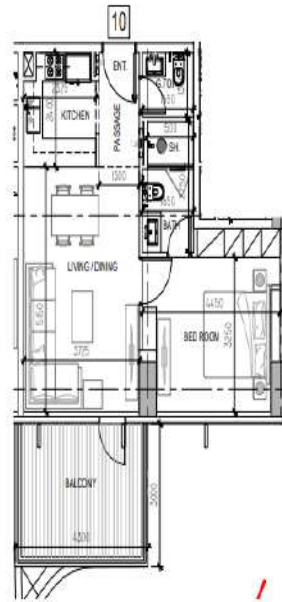

APARTMENT - 2 BED ROOM - TYPE 2B-4S

	SQ.MT.	SQ.FT.
UNIT AREA	88.51	952.72
TERRACE AREA	11.58	125.31
TOTAL AREA	100.17	1078.23

LAYOUTS

DAMAC

BRANDED BY
ZUHAIR MURAD

APARTMENT - 1 BED ROOM-TYPE 1B-F

	SQ.MT	SQ.FT.
UNIT AREA	68.59	608.12
BALCONY AREA	12.20	131.32
TOTAL AREA	80.79	740.44