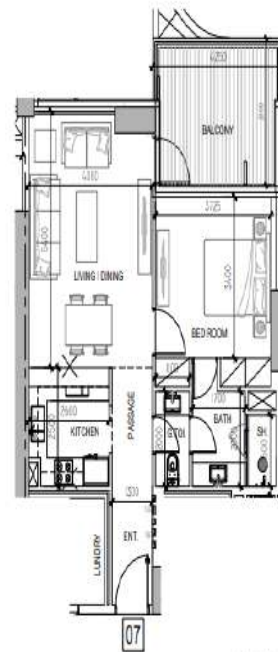

TYPES

ELEGANCE

TOWER

1 BEDROOM - C
LEVEL 2-25

SALEABLE AREA:
75,71 SQ.M - 814,94 SQ.FT

1 BEDROOM - B
LEVEL 1-25

SALEABLE AREA:
76,85 SQ.M - 827,21 SQ.FT

FLOOR PLANS

TYOLOGIES

ELEGANCE

TOWER

2 BEDROOM - A
LEVEL 1

SALEABLE AREA:
128.17 SQ.M - 1379.61 SQ.FT

2 BEDROOM - A3
LEVEL 2-9 / 11-15 / 17-25

SALEABLE AREA:
107.08 SQ.M - 1152.60 SQ.FT

LAYOUTS

DAMAC

BRANDED BY
ZUHAIR MURAD

APARTMENT - 1 BED ROOM-TYPE 1B-C

	SQ.MT.	SQ.FT.
UNIT AREA	43.38	463.22
BALCONY AREA	12.22	131.94
TOTAL AREA	75.61	813.87

APARTMENT - 1 BED ROOM-TYPE 1B-B

	SQ.MT.	SQ.FT.
UNIT AREA	58.11	628.94
BALCONY AREA	12.32	133.18
TOTAL AREA	70.43	754.34