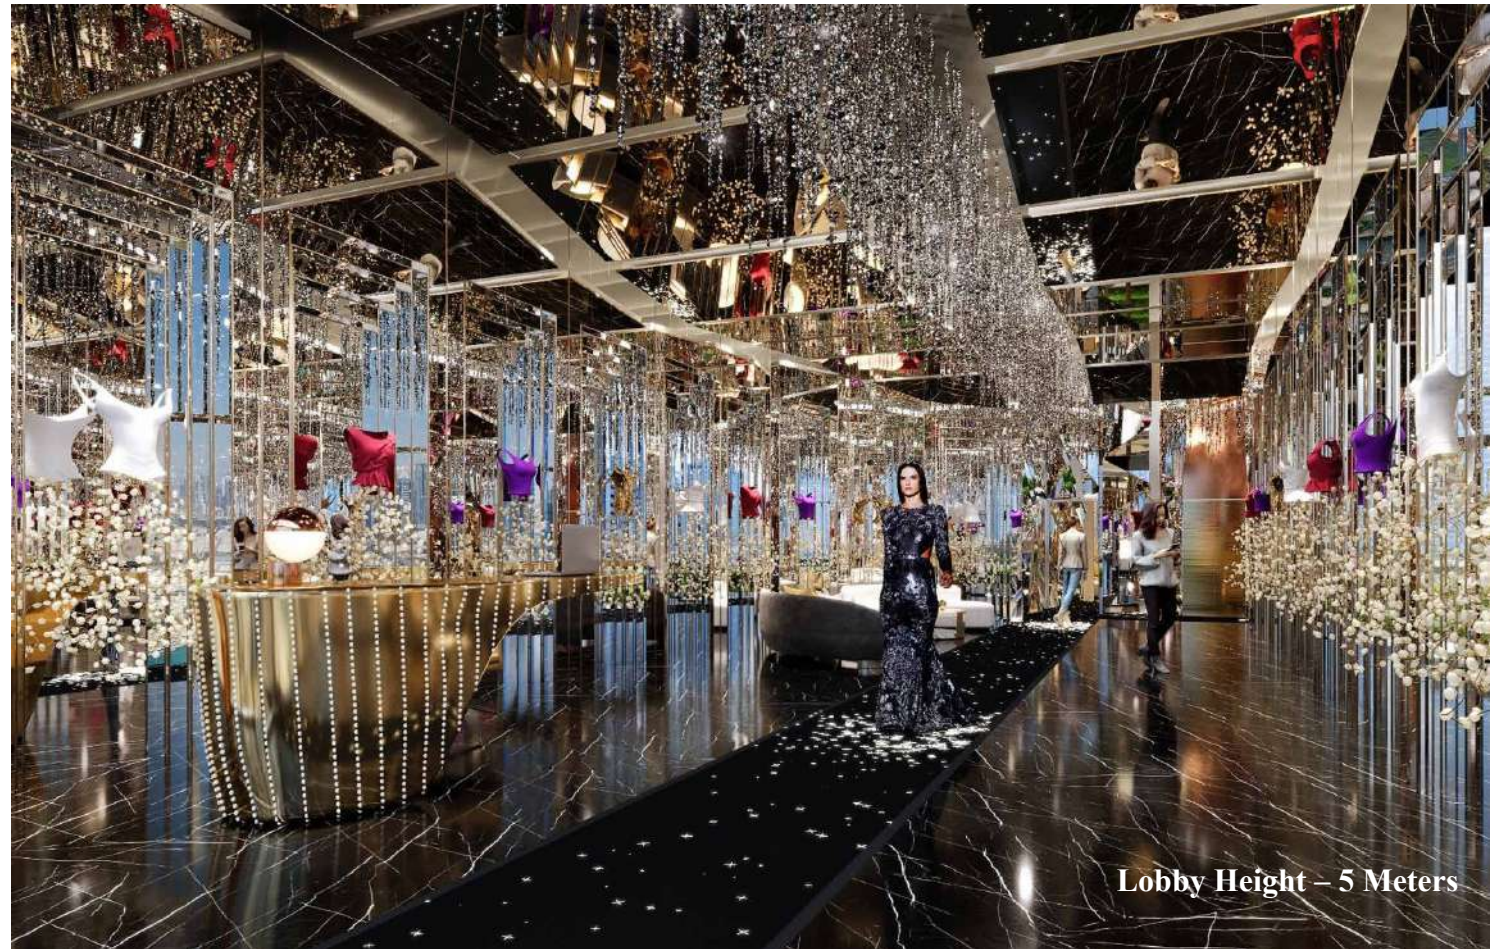

BRANDED BY
ZUHAIR MURAD

Lobby Height – 5 Meters

GRAND LOBBY

DAMAC

BRANDED BY
ZUHAIR MURAD

GYM

BRANDED BY

BAR