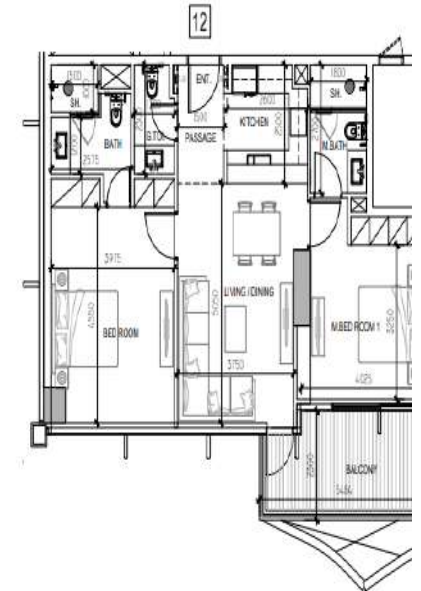

TYOLOGIES

ELEGANCE

TOWER

2 BEDROOM - A
LEVEL 1

SALEABLE AREA:
128.17 SQ.M - 1379.61 SQ.FT

2 BEDROOM - A3
LEVEL 2-9 / 11-15 / 17-25

SALEABLE AREA:
107.08 SQ.M - 1152.60 SQ.FT

LAYOUTS

DAMAC

BRANDED BY
ZUHAIR MURAD

APARTMENT - 1 BED ROOM-TYPE 1B-C

	SQ.MT.	SQ.FT.
UNIT AREA	43.38	463.22
BALCONY AREA	12.22	131.94
TOTAL AREA	75.61	813.87

APARTMENT - 1 BED ROOM-TYPE 1B-B

	SQ.MT.	SQ.FT.
UNIT AREA	58.11	628.94
BALCONY AREA	12.32	133.18
TOTAL AREA	70.43	754.34

APARTMENT - 2 BED ROOM - TYPE 2B-4S

	SQ.MT.	SQ.FT.
UNIT AREA	88.51	952.72
TERRACE AREA	11.58	125.31
TOTAL AREA	100.17	1078.23

LAYOUTS

DAMAC

BRANDED BY
ZUHAIR MURAD

APARTMENT - 1 BED ROOM-TYPE 1B-F

	SQ.MT	SQ.FT.
UNIT AREA	68.59	608.12
BALCONY AREA	12.20	131.32
TOTAL AREA	80.79	740.44