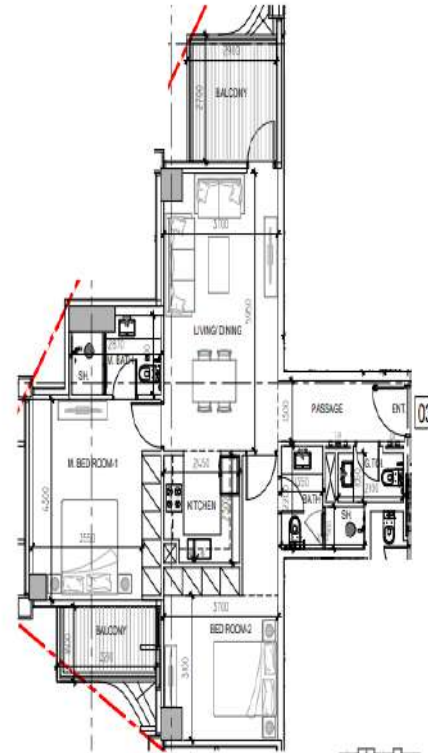

APARTMENT - 2 BED ROOM - TYPE 2B-B

	SQ.MT	SQ.FT
UNIT AREA	87.82	943.28
BALCONY AREA	12.71	136.81
TOTAL AREA	100.53	1080.10

2ND FLOOR
KEY PLAN