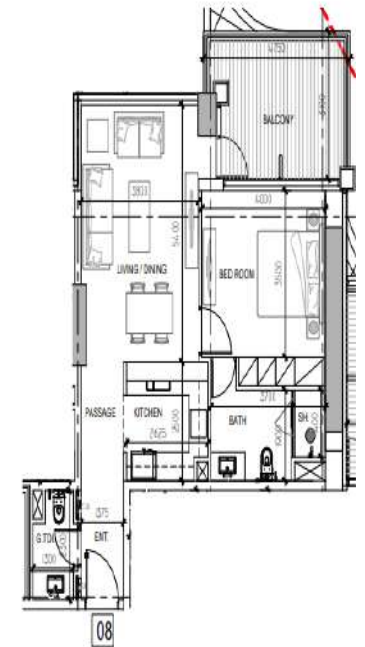

SQ.MT	SQ.FT.
UNIT AREA	69.75	750.79
BALCONY AREA	13.21	142.84
TOTAL AREA	82.96	893.63