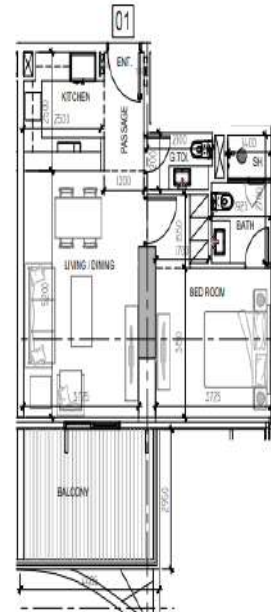

TYPES

ELEGANCE

TOWER

1 BEDROOM - C
LEVEL 2-25

SALEABLE AREA:
75,71 SQ.M - 814,94 SQ.FT

1 BEDROOM - B
LEVEL 1-25

SALEABLE AREA:
76,85 SQ.M - 827,21 SQ.FT

FLOOR PLANS

TYOLOGIES

ELEGANCE

TOWER

2 BEDROOM - A
LEVEL 1

SALEABLE AREA:
128.17 SQ.M - 1379.61 SQ.FT

2 BEDROOM - A3
LEVEL 2-9 / 11-15 / 17-25

SALEABLE AREA:
107.08 SQ.M - 1152.60 SQ.FT

LAYOUTS

DAMAC

BRANDED BY
ZUHAIR MURAD

APARTMENT - 1 BED ROOM-TYPE 1B-C

	SQ.MT.	SQ.FT.
UNIT AREA	43.38	463.22
BALCONY AREA	12.22	131.94
TOTAL AREA	75.61	813.87

APARTMENT - 1 BED ROOM-TYPE 1B-B

	SQ.MT.	SQ.FT.
UNIT AREA	58.11	628.94
BALCONY AREA	12.32	133.18
TOTAL AREA	70.43	754.34