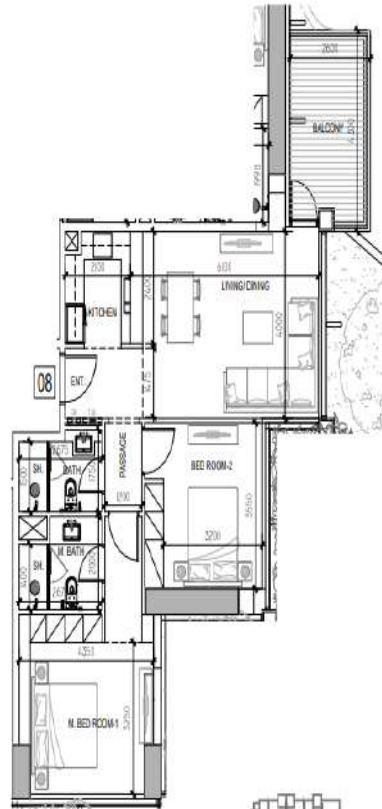

LAYOUTS

DAMAC

BRANDED BY
ZUHAIR MURAD

APARTMENT - 2 BED ROOM - TYPE 2B -A3

	SQ.MT.	SQ.FT.
UNIT AREA	17.05	182.39
BALCONY AREA	0.59	200.10
TOTAL AREA	180.14	1142.48

APARTMENT - 2 BED ROOM - TYPE 2B -A2

	SQ.MT.	SQ.FT.
UNIT AREA	11.30	121.75
BALCONY AREA	11.11	120.64
TOTAL AREA	108.41	1142.40

APARTMENT - 2 BED ROOM-TYPE 2B -A1

	SQ.MT.	SQ.FT.
UNIT AREA	16.05	172.24
BALCONY AREA	14.40	155.06
TOTAL AREA	100.45	1081.24

LAYOUTS

DAMAC

BRANDED BY
ZUHAIR MURAD

APARTMENT - 2 BED ROOM - TYPE 2B-C

	SQ.MT	SQ.FT
UNIT AREA	87.38	940.24
BALCONY AREA	13.47	145.70
TOTAL AREA	100.85	1085.93

1ST FLOOR
KEY PLAN

APARTMENT - 2 BED ROOM - TYPE 2B-B

	SQ.MT	SQ.FT
UNIT AREA	87.82	943.28
BALCONY AREA	12.71	136.81
TOTAL AREA	100.53	1080.10

2ND FLOOR
KEY PLAN

APARTMENT - 2 BED ROOM - TYPE 2B-A

	SQ.MT	SQ.FT
UNIT AREA	84.89	913.28
TERRACE AREA	33.34	358.87
TOTAL AREA	118.23	1272.15