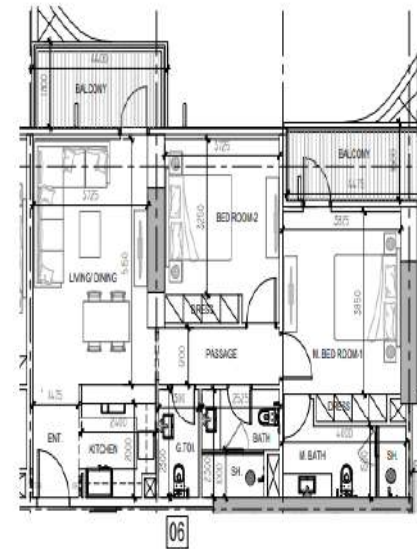

LAYOUTS

DAMAC

BRANDED BY
ZUHAIR MURAD

APARTMENT - 2 BED ROOM - TYPE 2B -A3

	SQ.MT.	SQ.FT.
UNIT AREA	17.05	182.39
BALCONY AREA	0.59	200.10
TOTAL AREA	180.14	1142.48

APARTMENT - 2 BED ROOM - TYPE 2B -A2

	SQ.MT.	SQ.FT.
UNIT AREA	11.30	121.75
BALCONY AREA	11.11	120.64
TOTAL AREA	108.41	1142.40