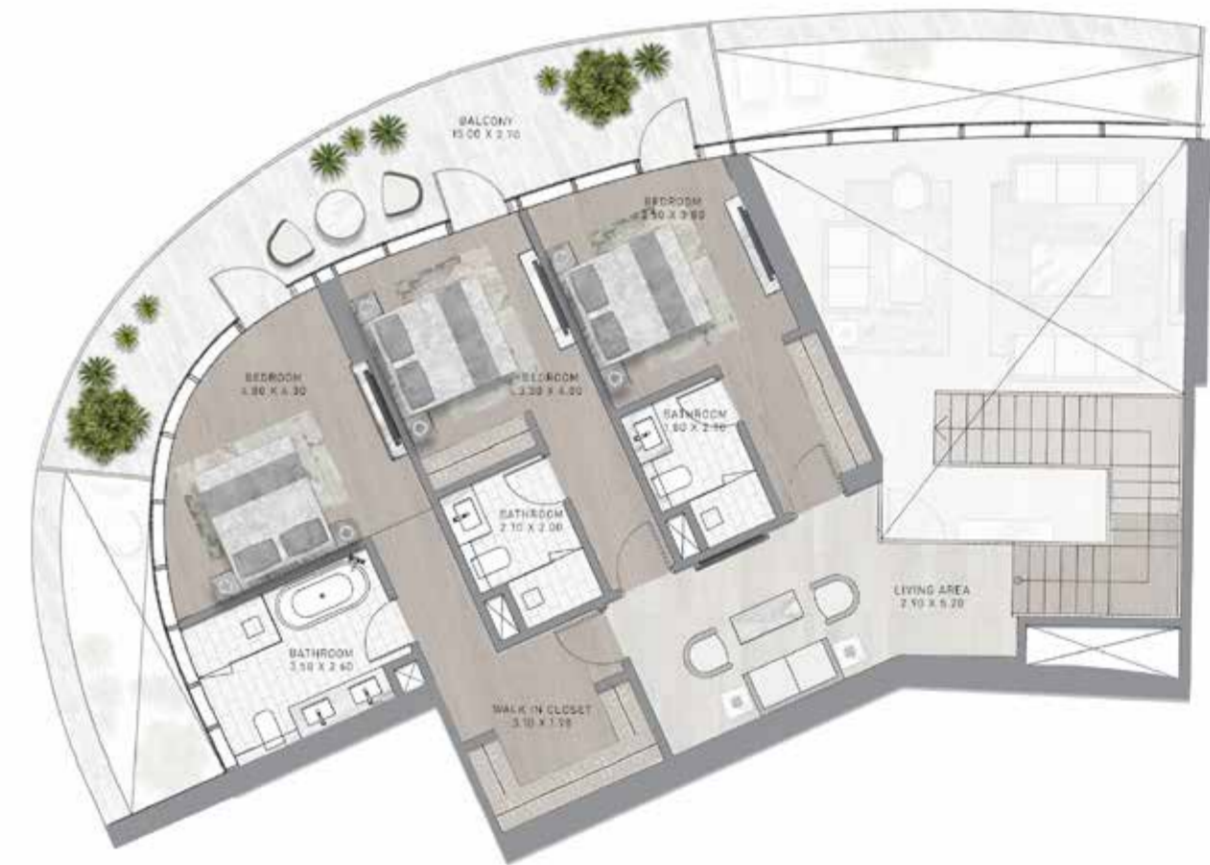

3-BEDROOM SUPER LUXURY

TYPE A1

UPPER