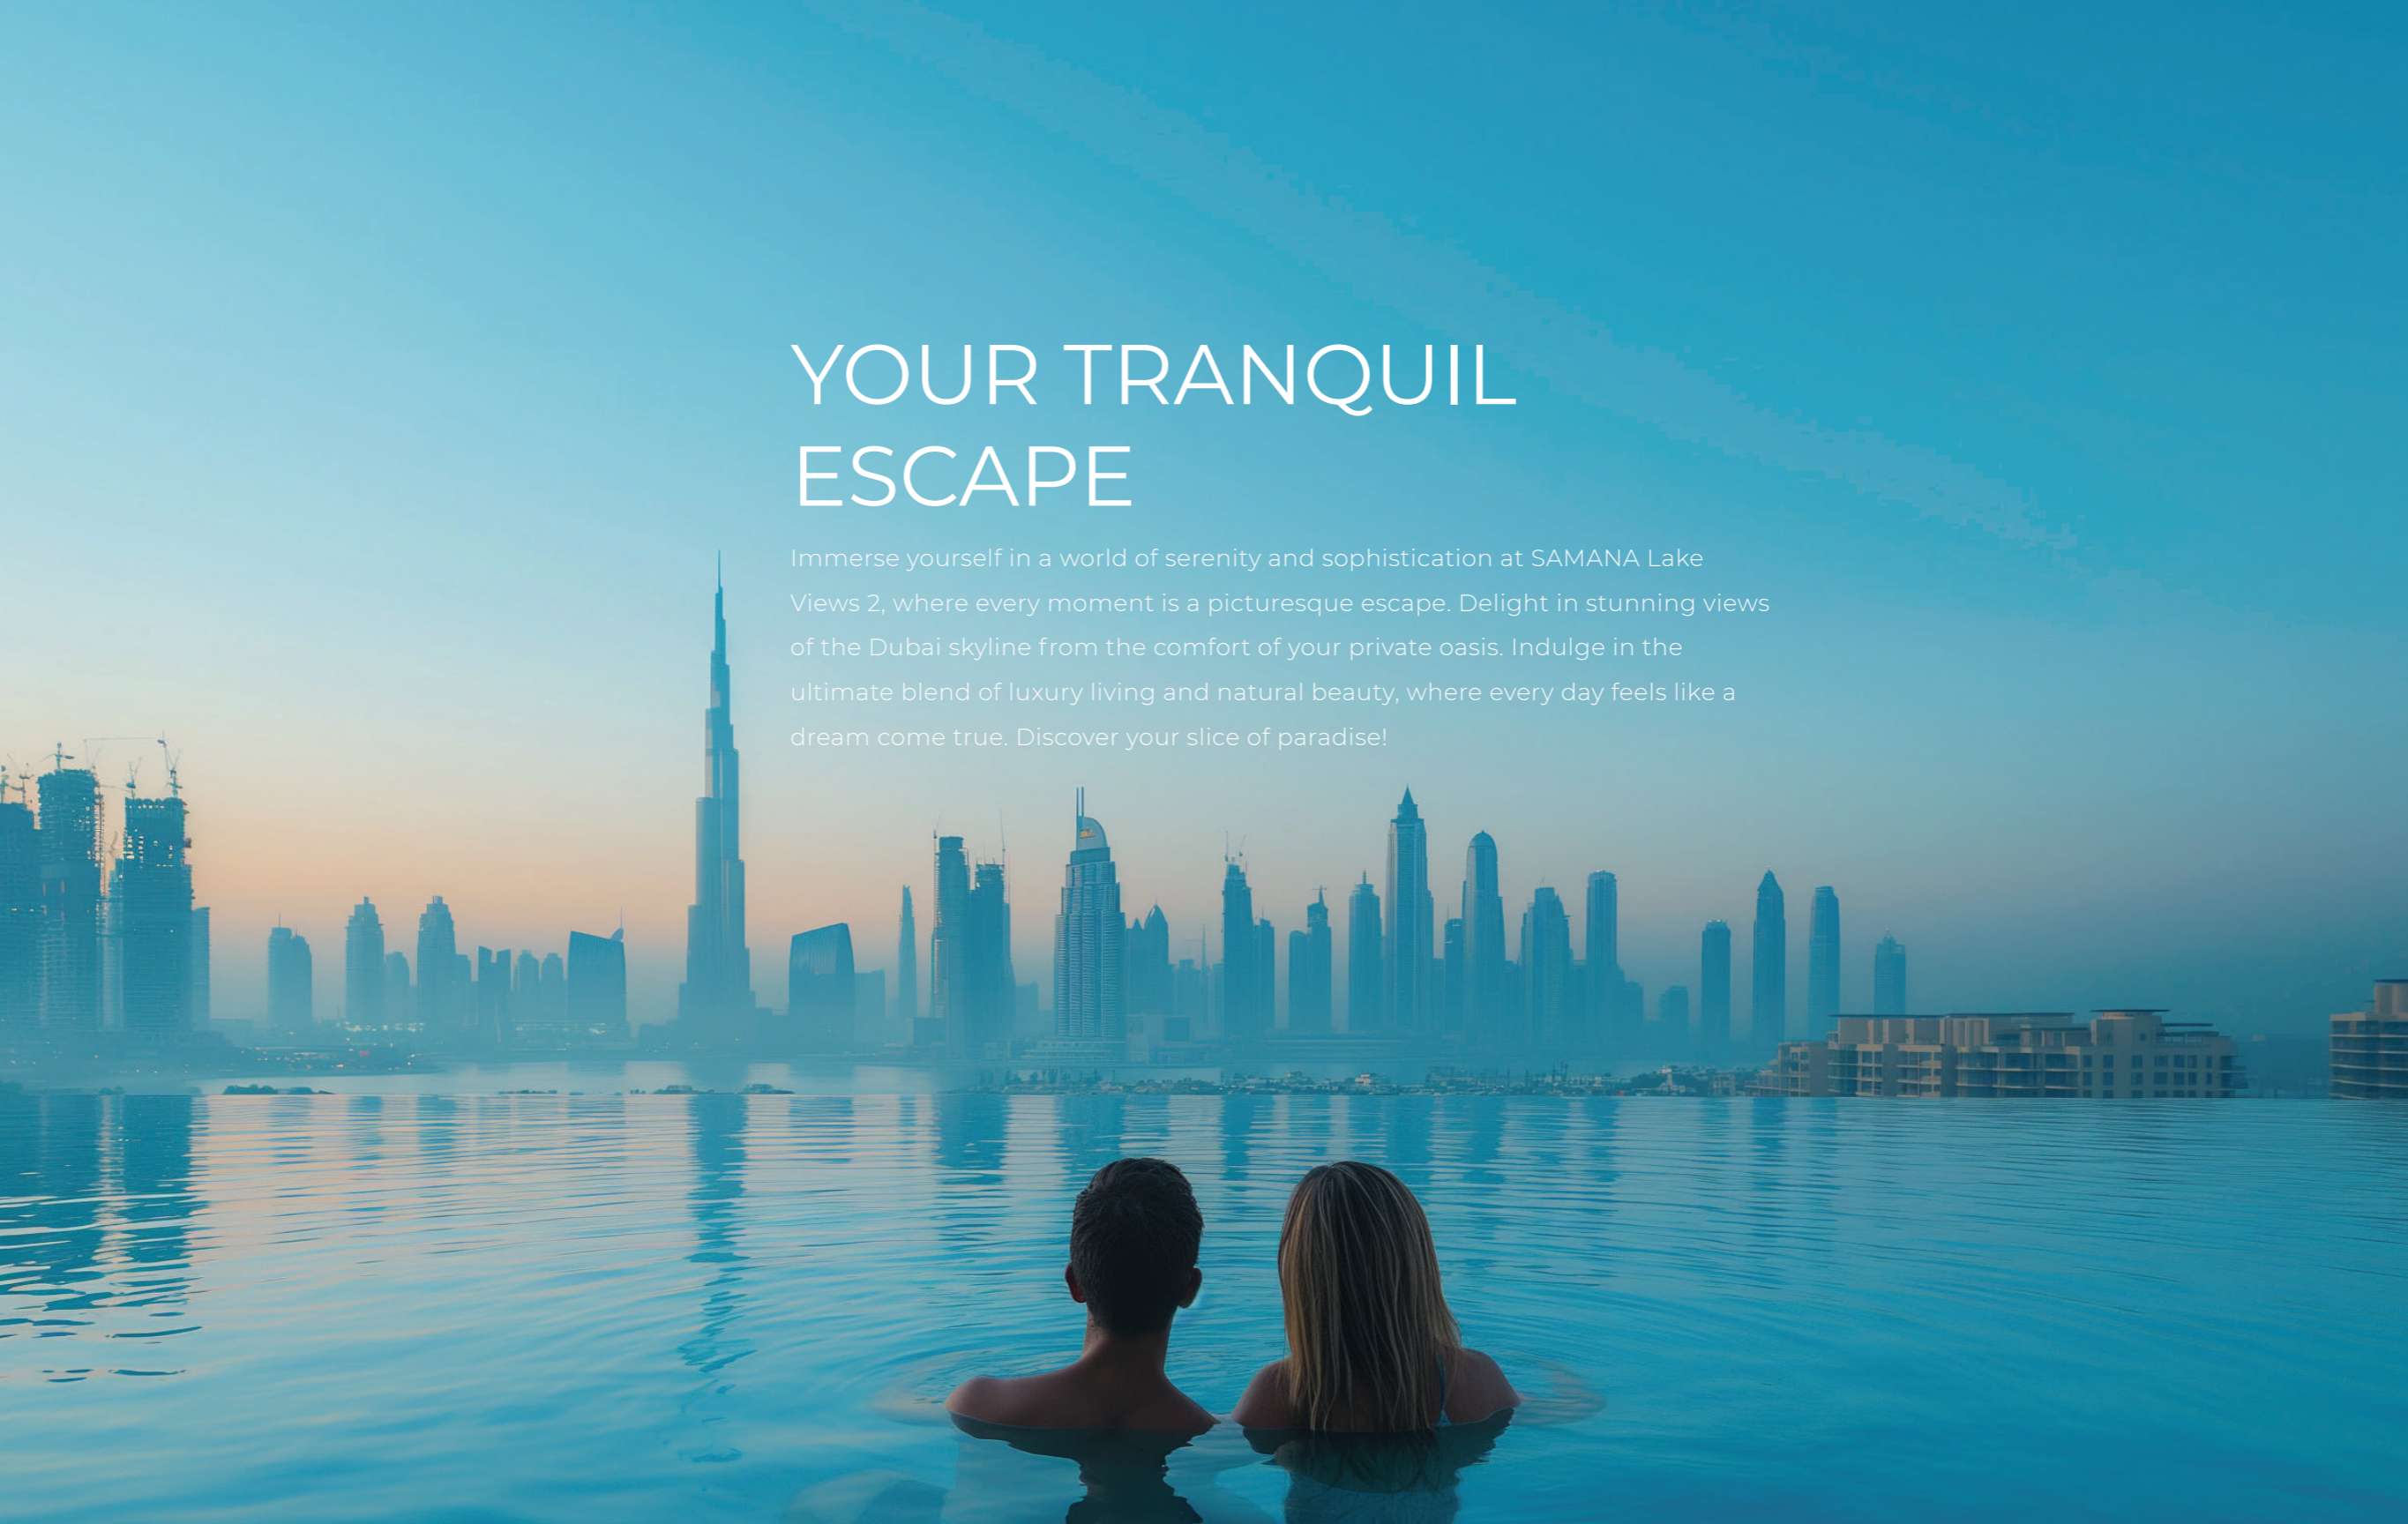

MAJESTIC IMPRESSIONS

An architectural masterpiece, SAMANA Lake Views 2 is a beacon of modern design and luxury living. With its striking facade and meticulous attention to detail, this iconic project sets a new standard of sophistication in Dubai's skyline. Welcome home to a new era of elegance.

YOUR TRANQUIL ESCAPE

Immerse yourself in a world of serenity and sophistication at SAMANA Lake Views 2, where every moment is a picturesque escape. Delight in stunning views of the Dubai skyline from the comfort of your private oasis. Indulge in the ultimate blend of luxury living and natural beauty, where every day feels like a dream come true. Discover your slice of paradise!

SAMANA
SAMANA

SAMANA

YOUR STYLE STATEMENT

Make a bold statement with SAMANA Lake Views 2 and elevate your everyday lifestyle.

Discover refined elegance and opulence in every detail, as you prepare to immerse yourself in this luxurious retreat. Experience a new standard of sophistication, where every moment is a testament to your impeccable taste. Your oasis of luxury awaits!

SOULFUL SERENITY

Find your inner peace amidst the gentle ripples and tranquil surroundings that envelop you as you immerse yourself in pure bliss. With every moment spent in our idyllic oasis, discover a deeper connection to nature and a renewed sense of harmony. Experience the ultimate escape from the everyday hustle and bustle at SAMANA Lake Views.