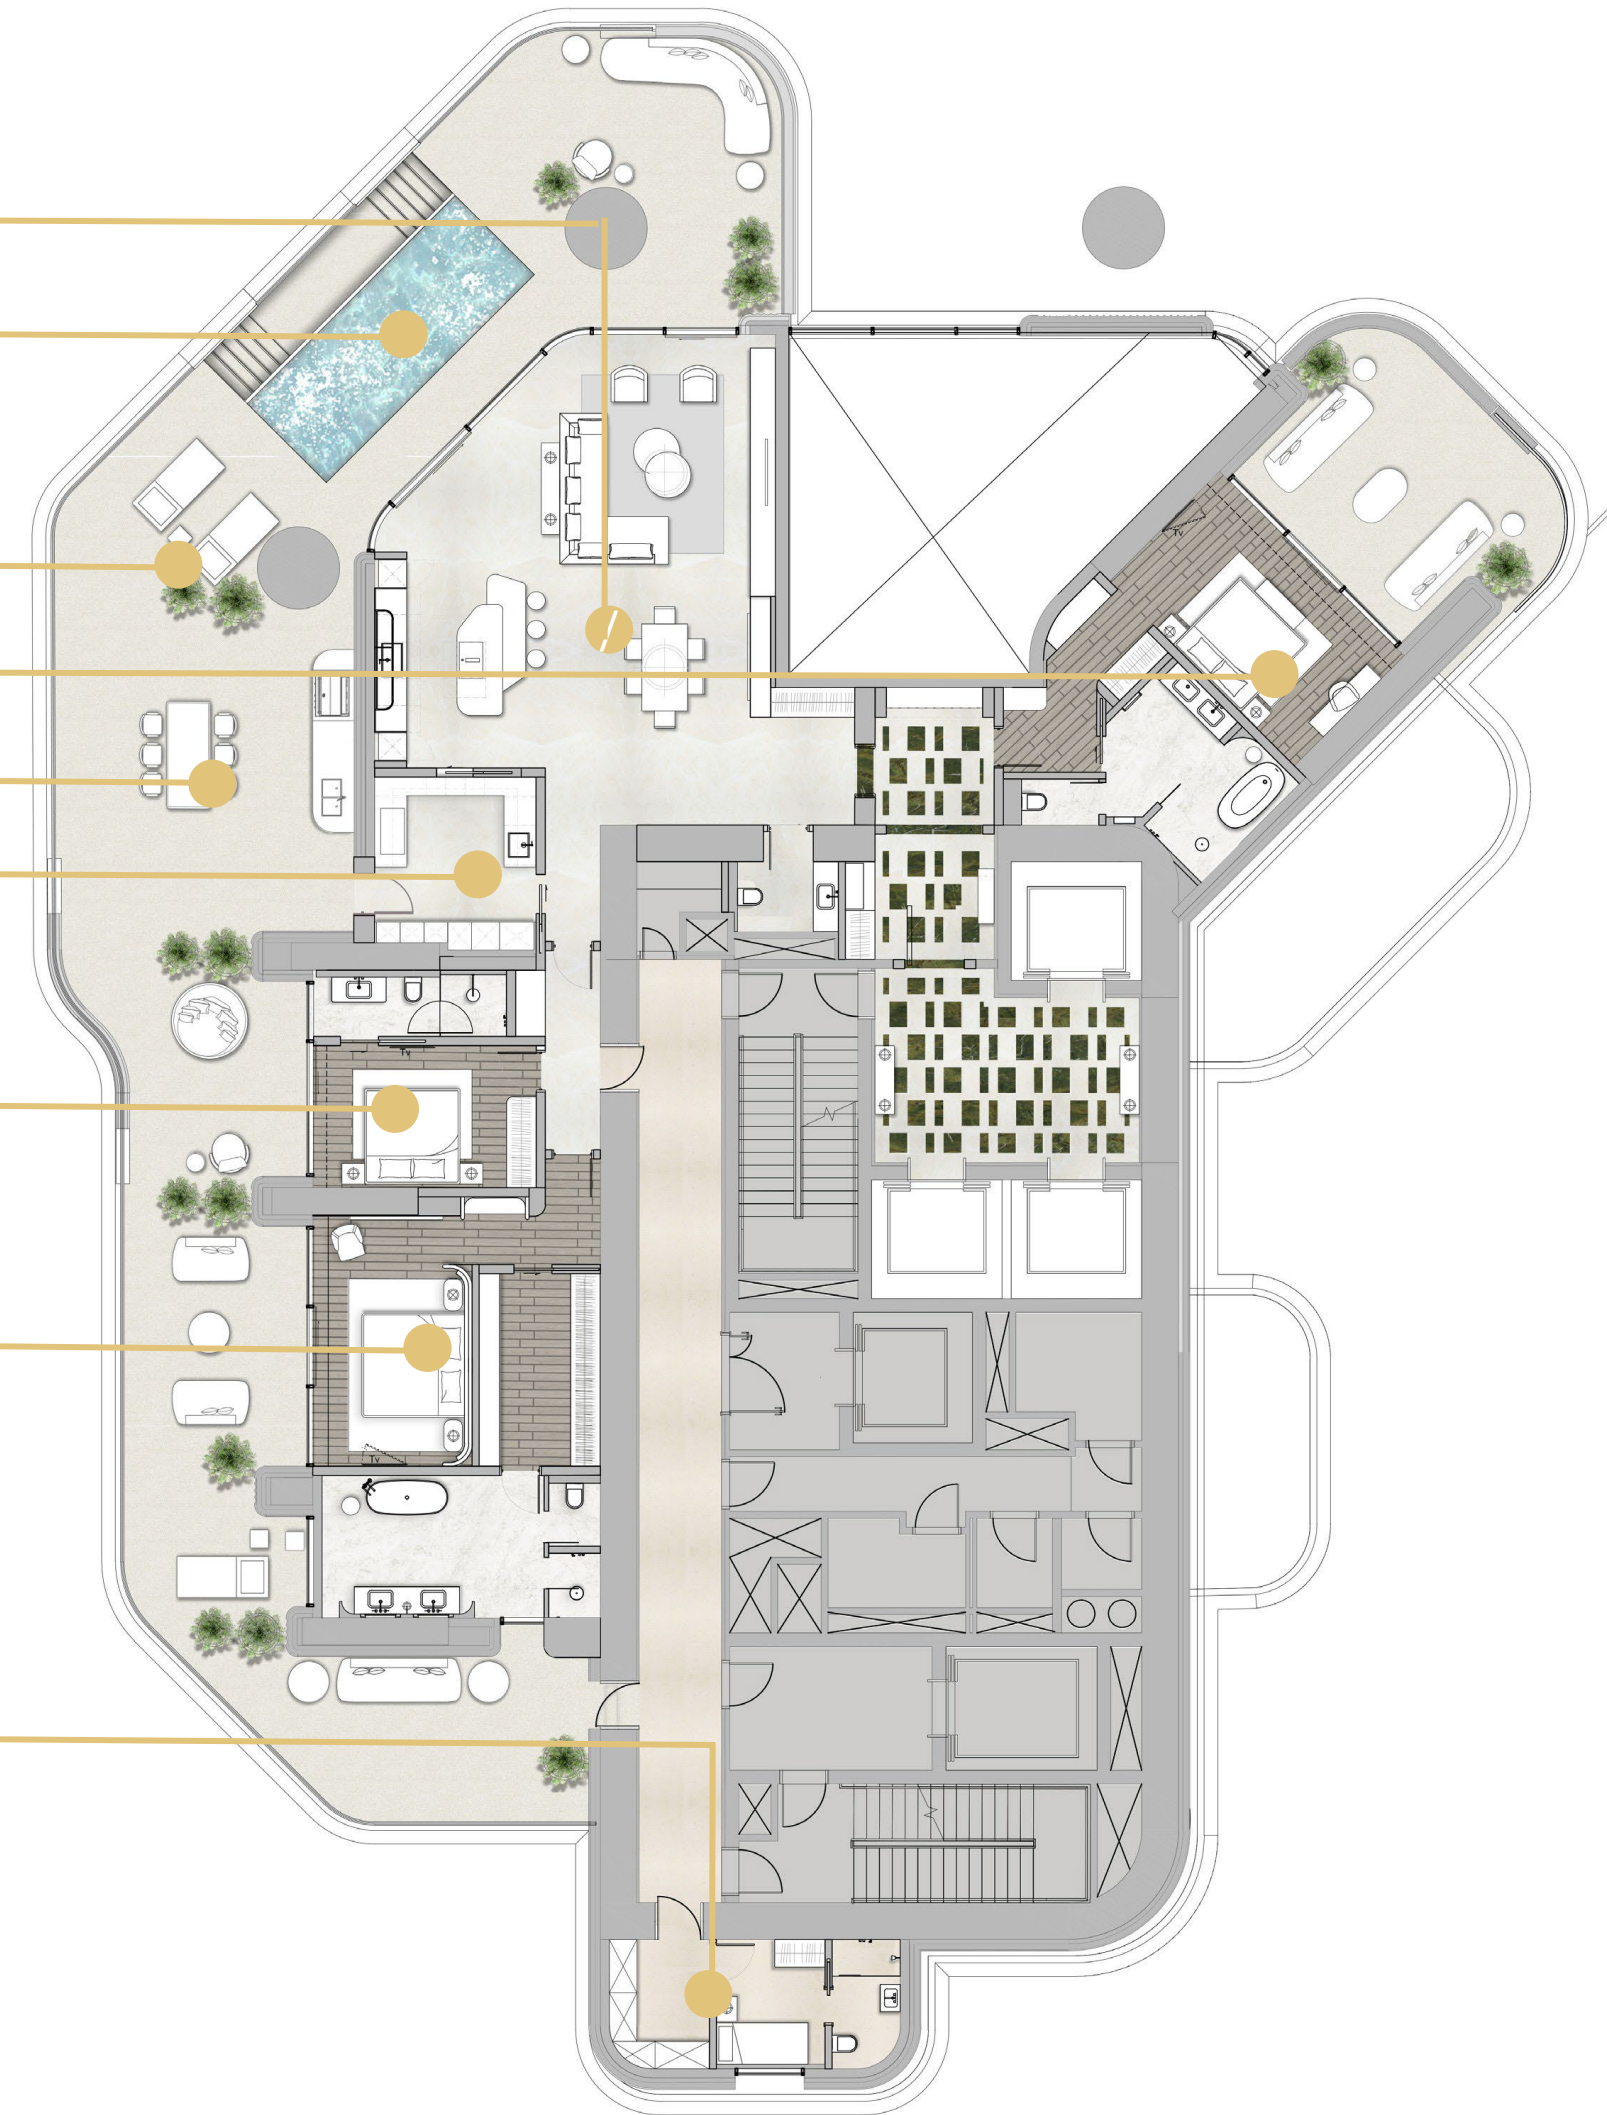

Living/Dining/Kitchen

Pool

Terrace

Guest Bedroom

Outdoor Dining

Prep Kitchen

Bedroom

Master Bedroom

Maid & Utility