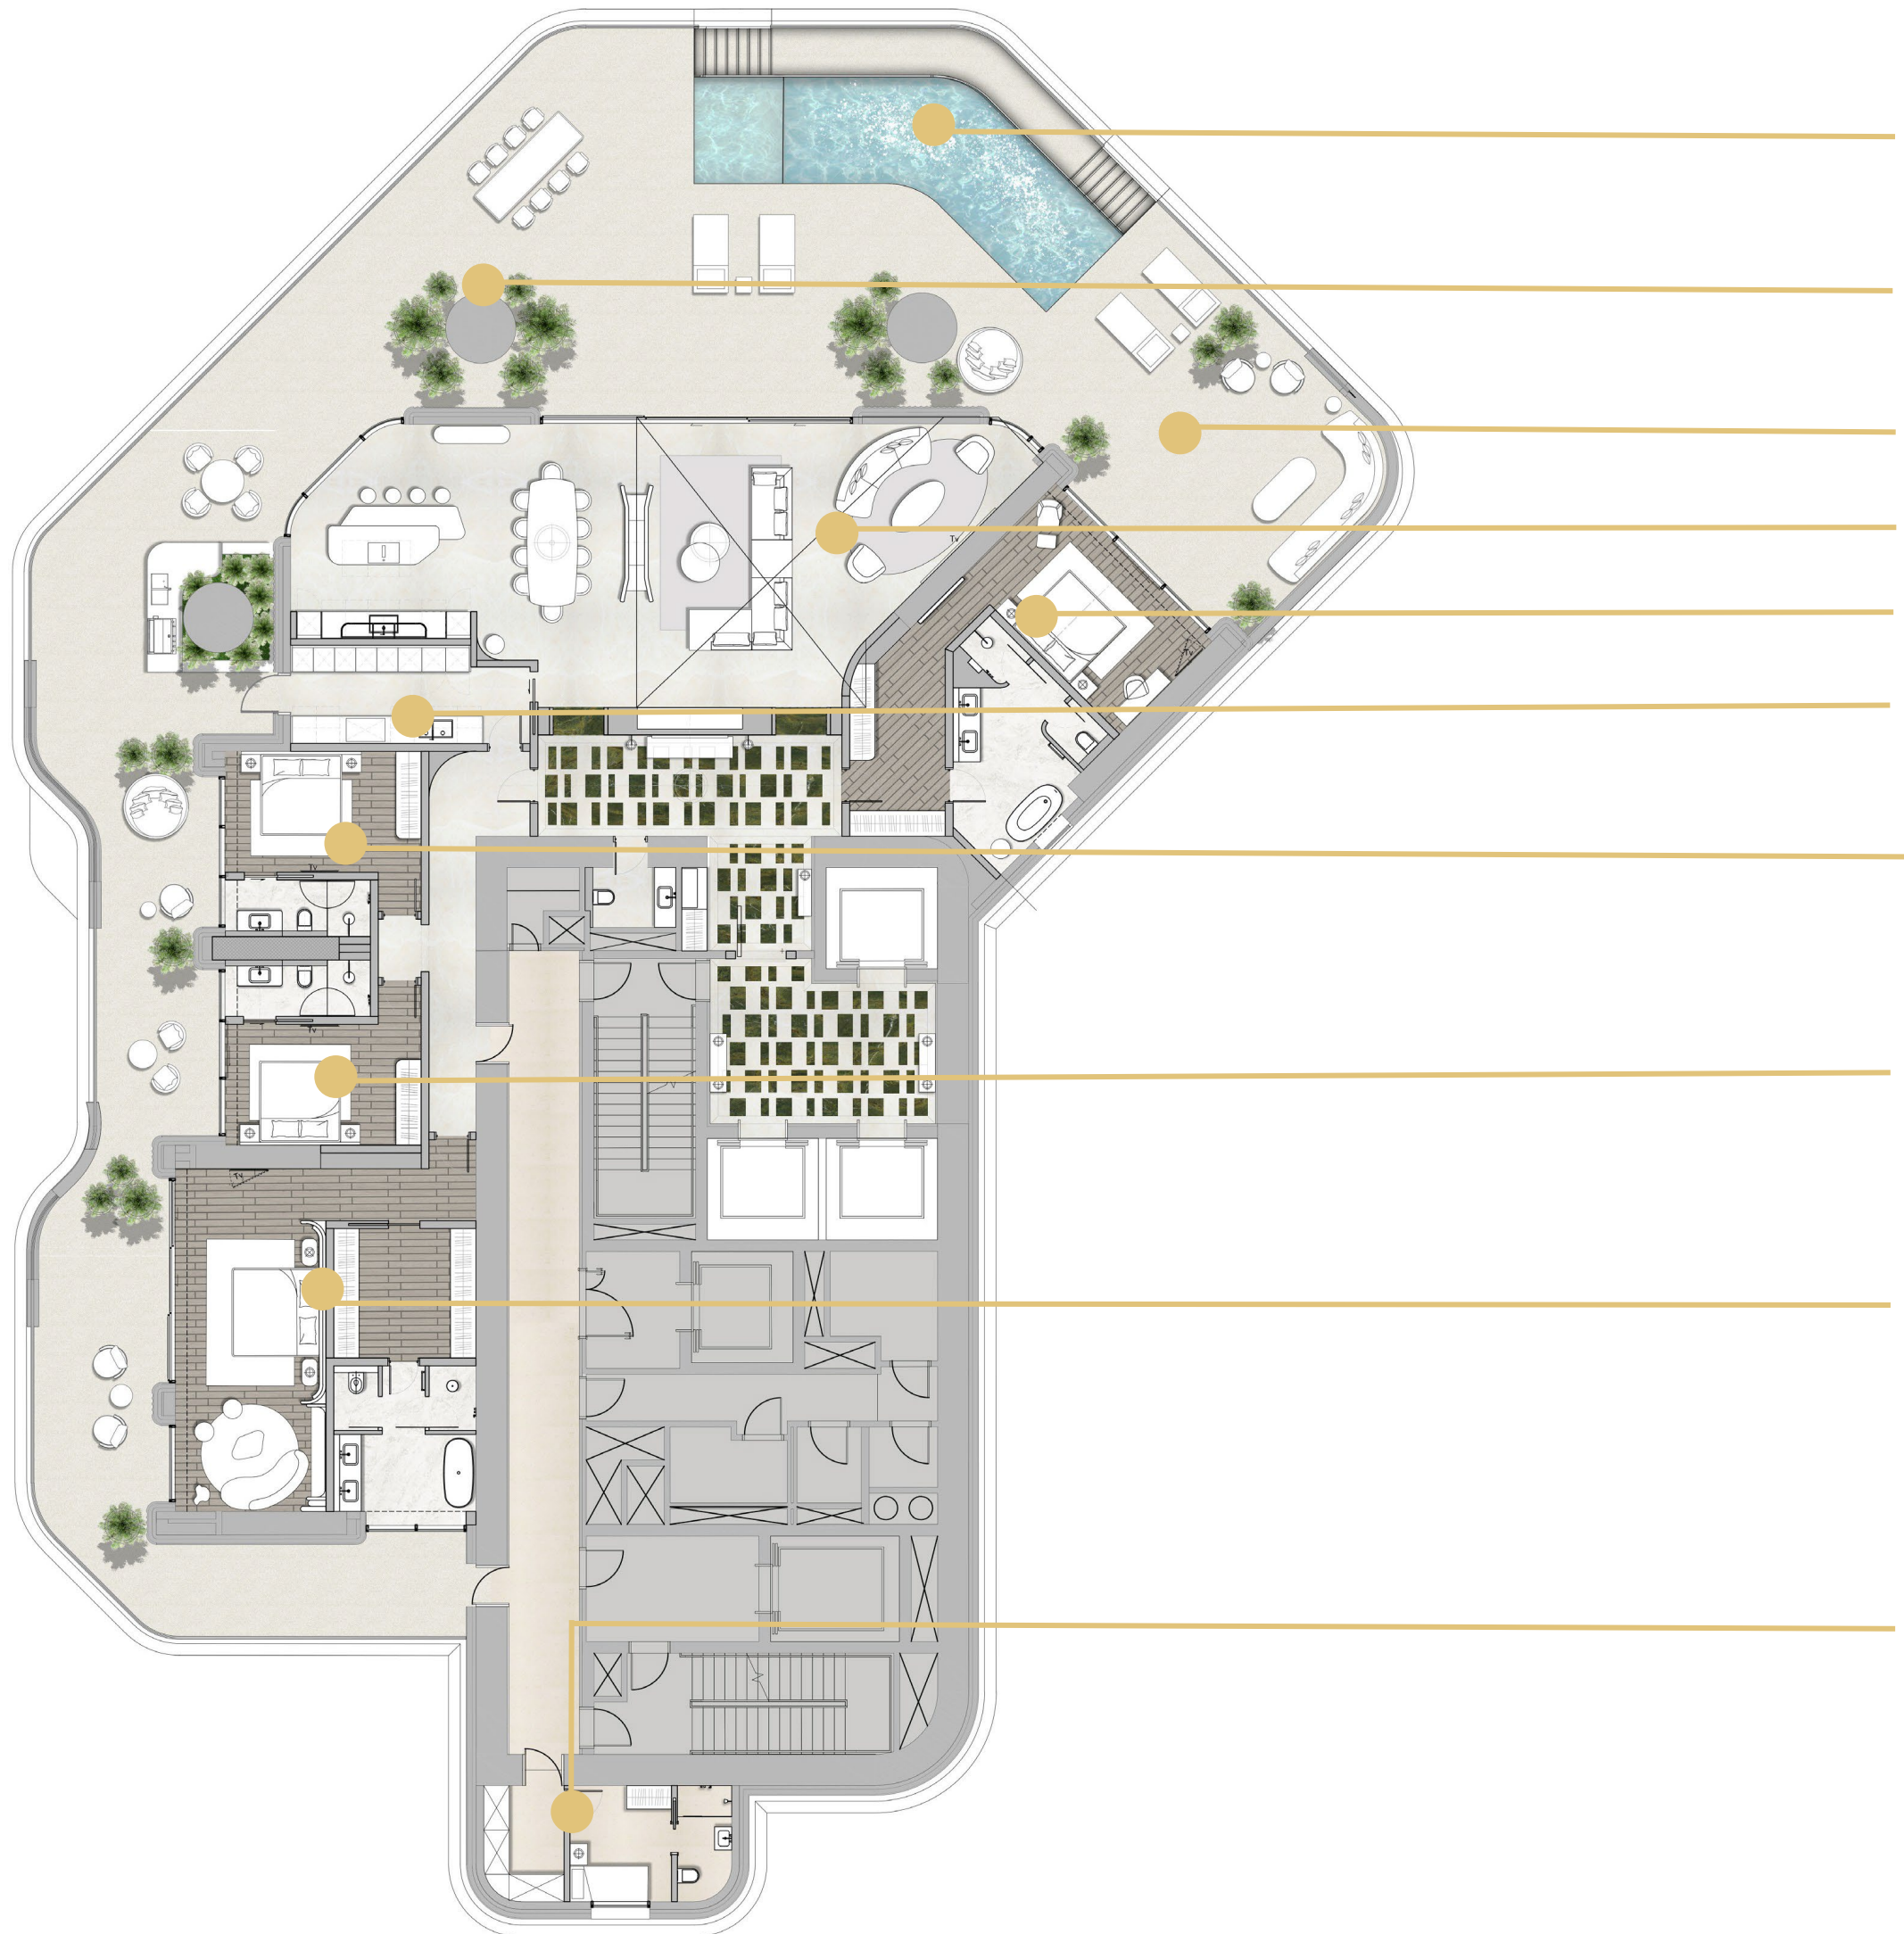

WEST TOWER

3 BEDROOM TYPE B

- Pool
- Terrace
- Guest Bedroom
- Prep Kitchen
- Bedroom
- Master Bedroom
- Maid & Utility

3 BEDROOM TYPE B1

- Pool
- Terrace
- Guest Bedroom
- Prep Kitchen
- Bedroom
- Master Bedroom
- Maid & Utility

Master Bedroom

Maid & Utility

3 BEDROOM TYPE F1

Living/Dining/Kitchen

Pool

Terrace

Guest Bedroom

Outdoor Dining

Prep Kitchen

Bedroom

Master Bedroom

Maid & Utility

3 BEDROOM TYPE H

- Pool
- Terrace
- Outdoor Dining
- Living/Dining/Kitchen
- Guest Bedroom
- Prep Kitchen
- Bedroom
- Master Bedroom
- Maid & Utility

Pool

Outdoor Dining

Terrace

Living/Dining/Kitchen

Guest Bedroom

Prep Kitchen

Bedroom 1

Bedroom 2

Master Bedroom

Maid & Utility