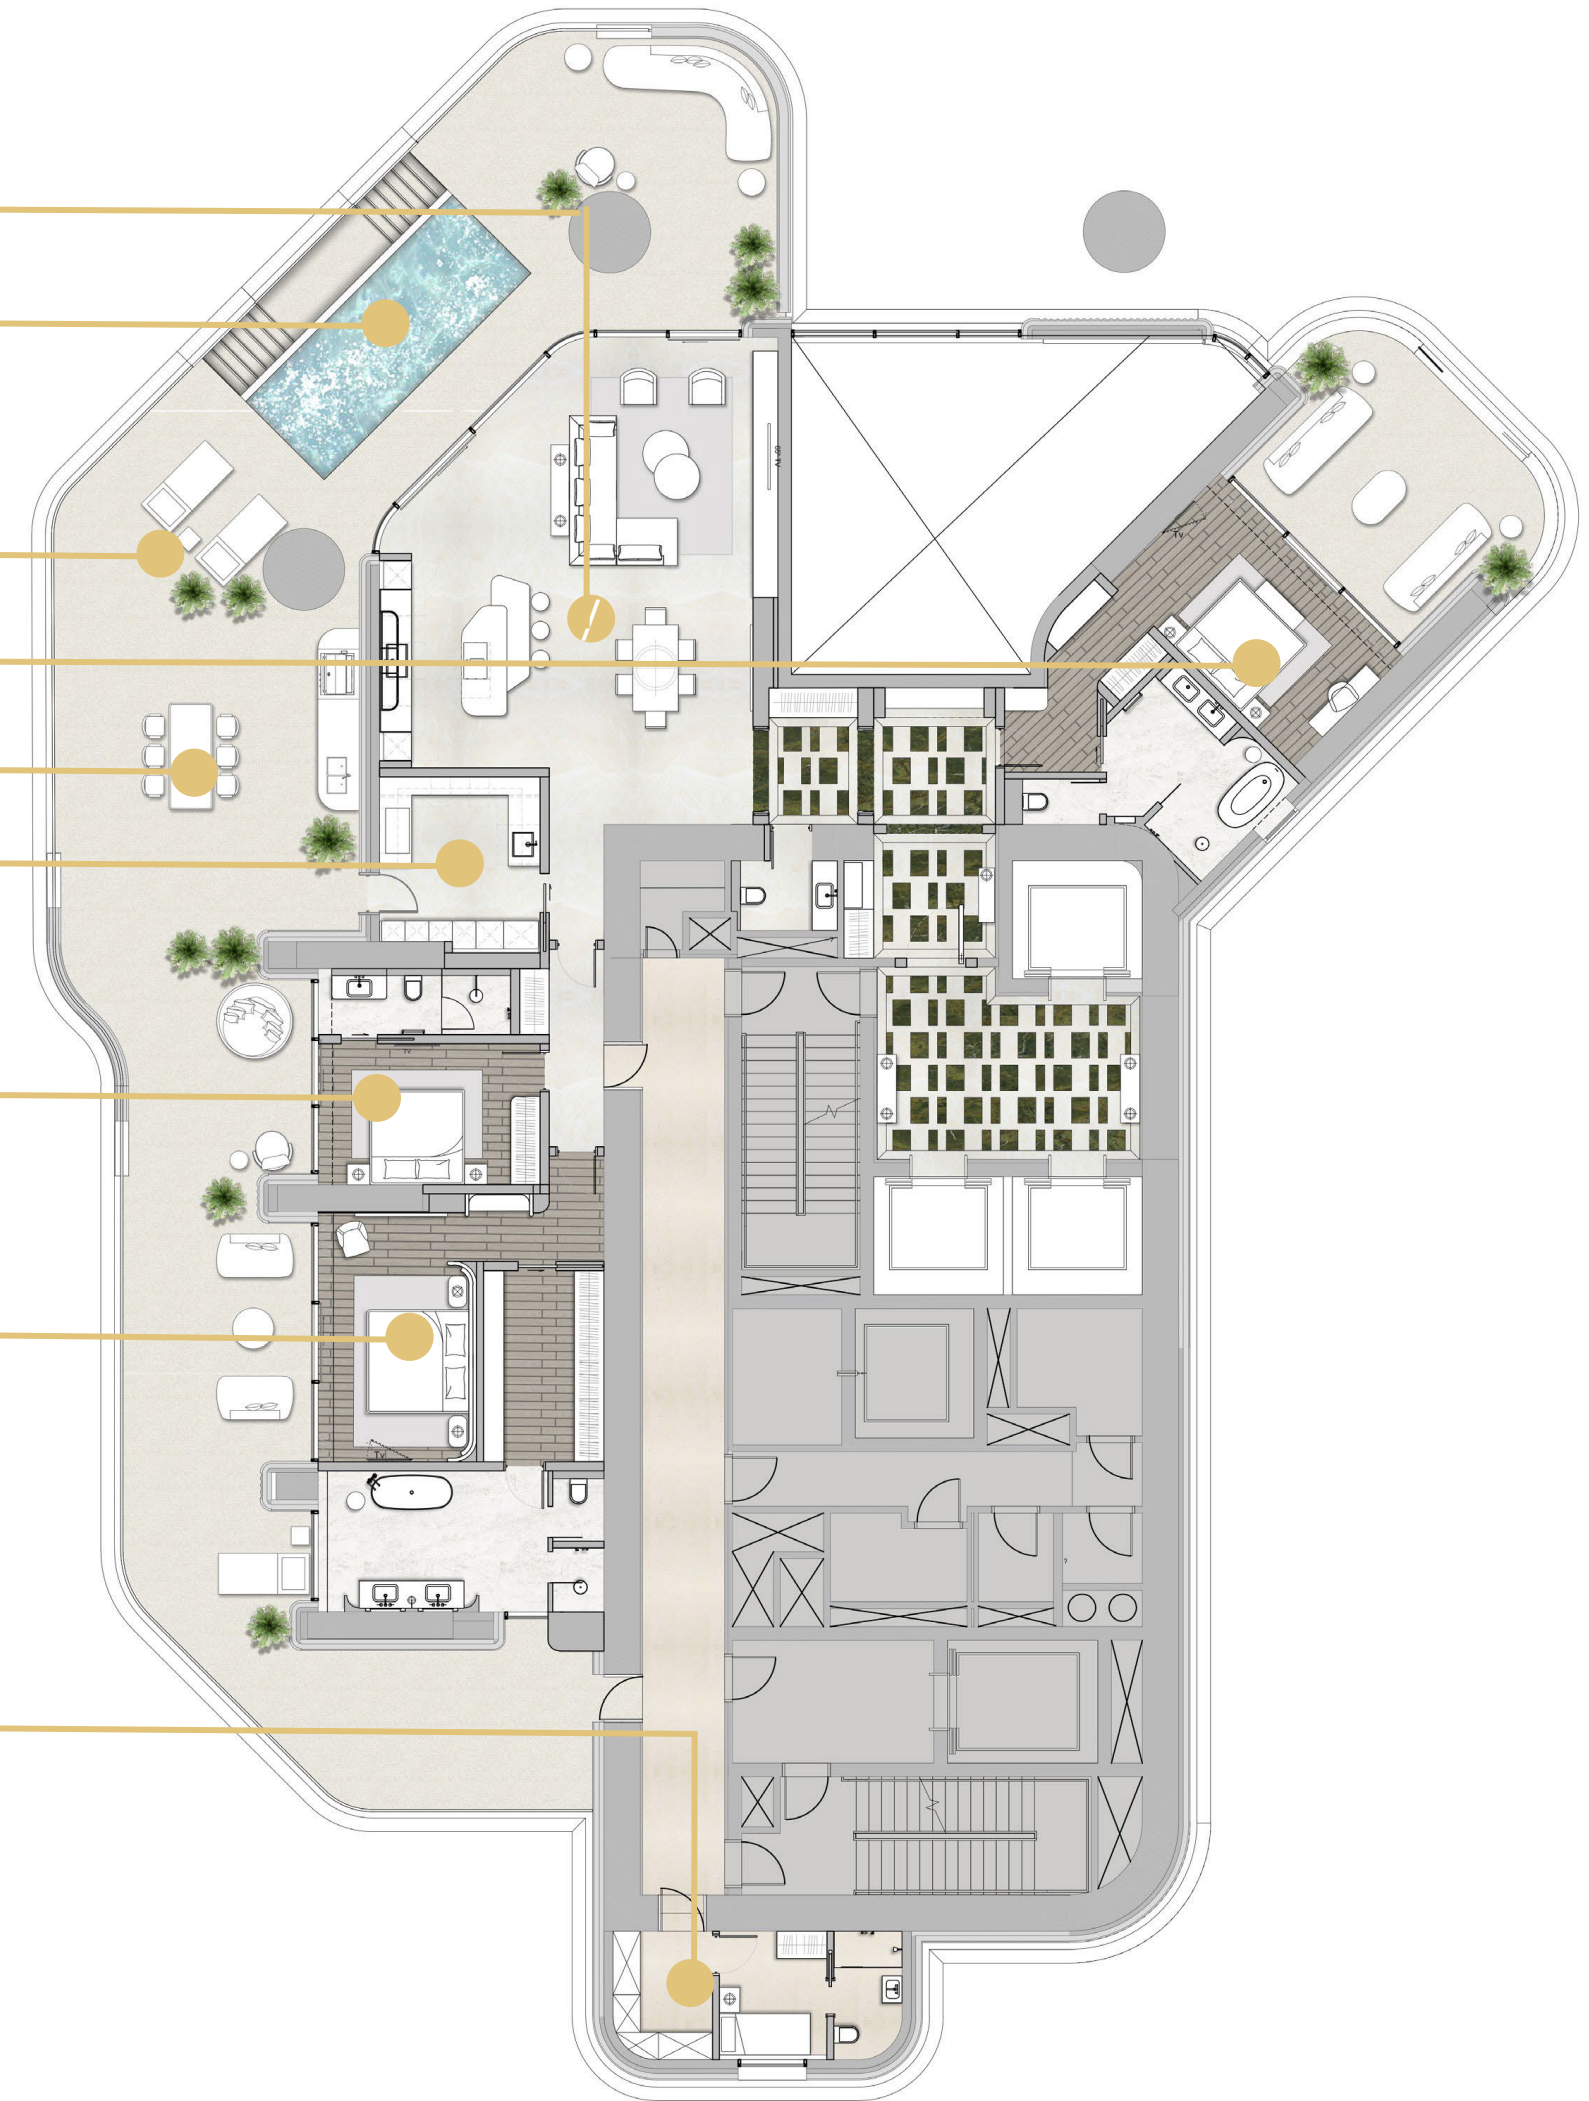

WEST TOWER

3 BEDROOM TYPE B

- Pool
- Terrace
- Guest Bedroom
- Prep Kitchen
- Bedroom
- Master Bedroom
- Maid & Utility

3 BEDROOM TYPE B1

- Pool
- Terrace
- Guest Bedroom
- Prep Kitchen
- Bedroom
- Master Bedroom
- Maid & Utility

3 BEDROOM TYPE F

Living/Dining/Kitchen

Pool

Terrace

Guest Bedroom

Outdoor Dining

Prep Kitchen

Bedroom

Master Bedroom

Maid & Utility

3 BEDROOM TYPE F1

Living/Dining/Kitchen

Pool

Terrace

Guest Bedroom

Outdoor Dining