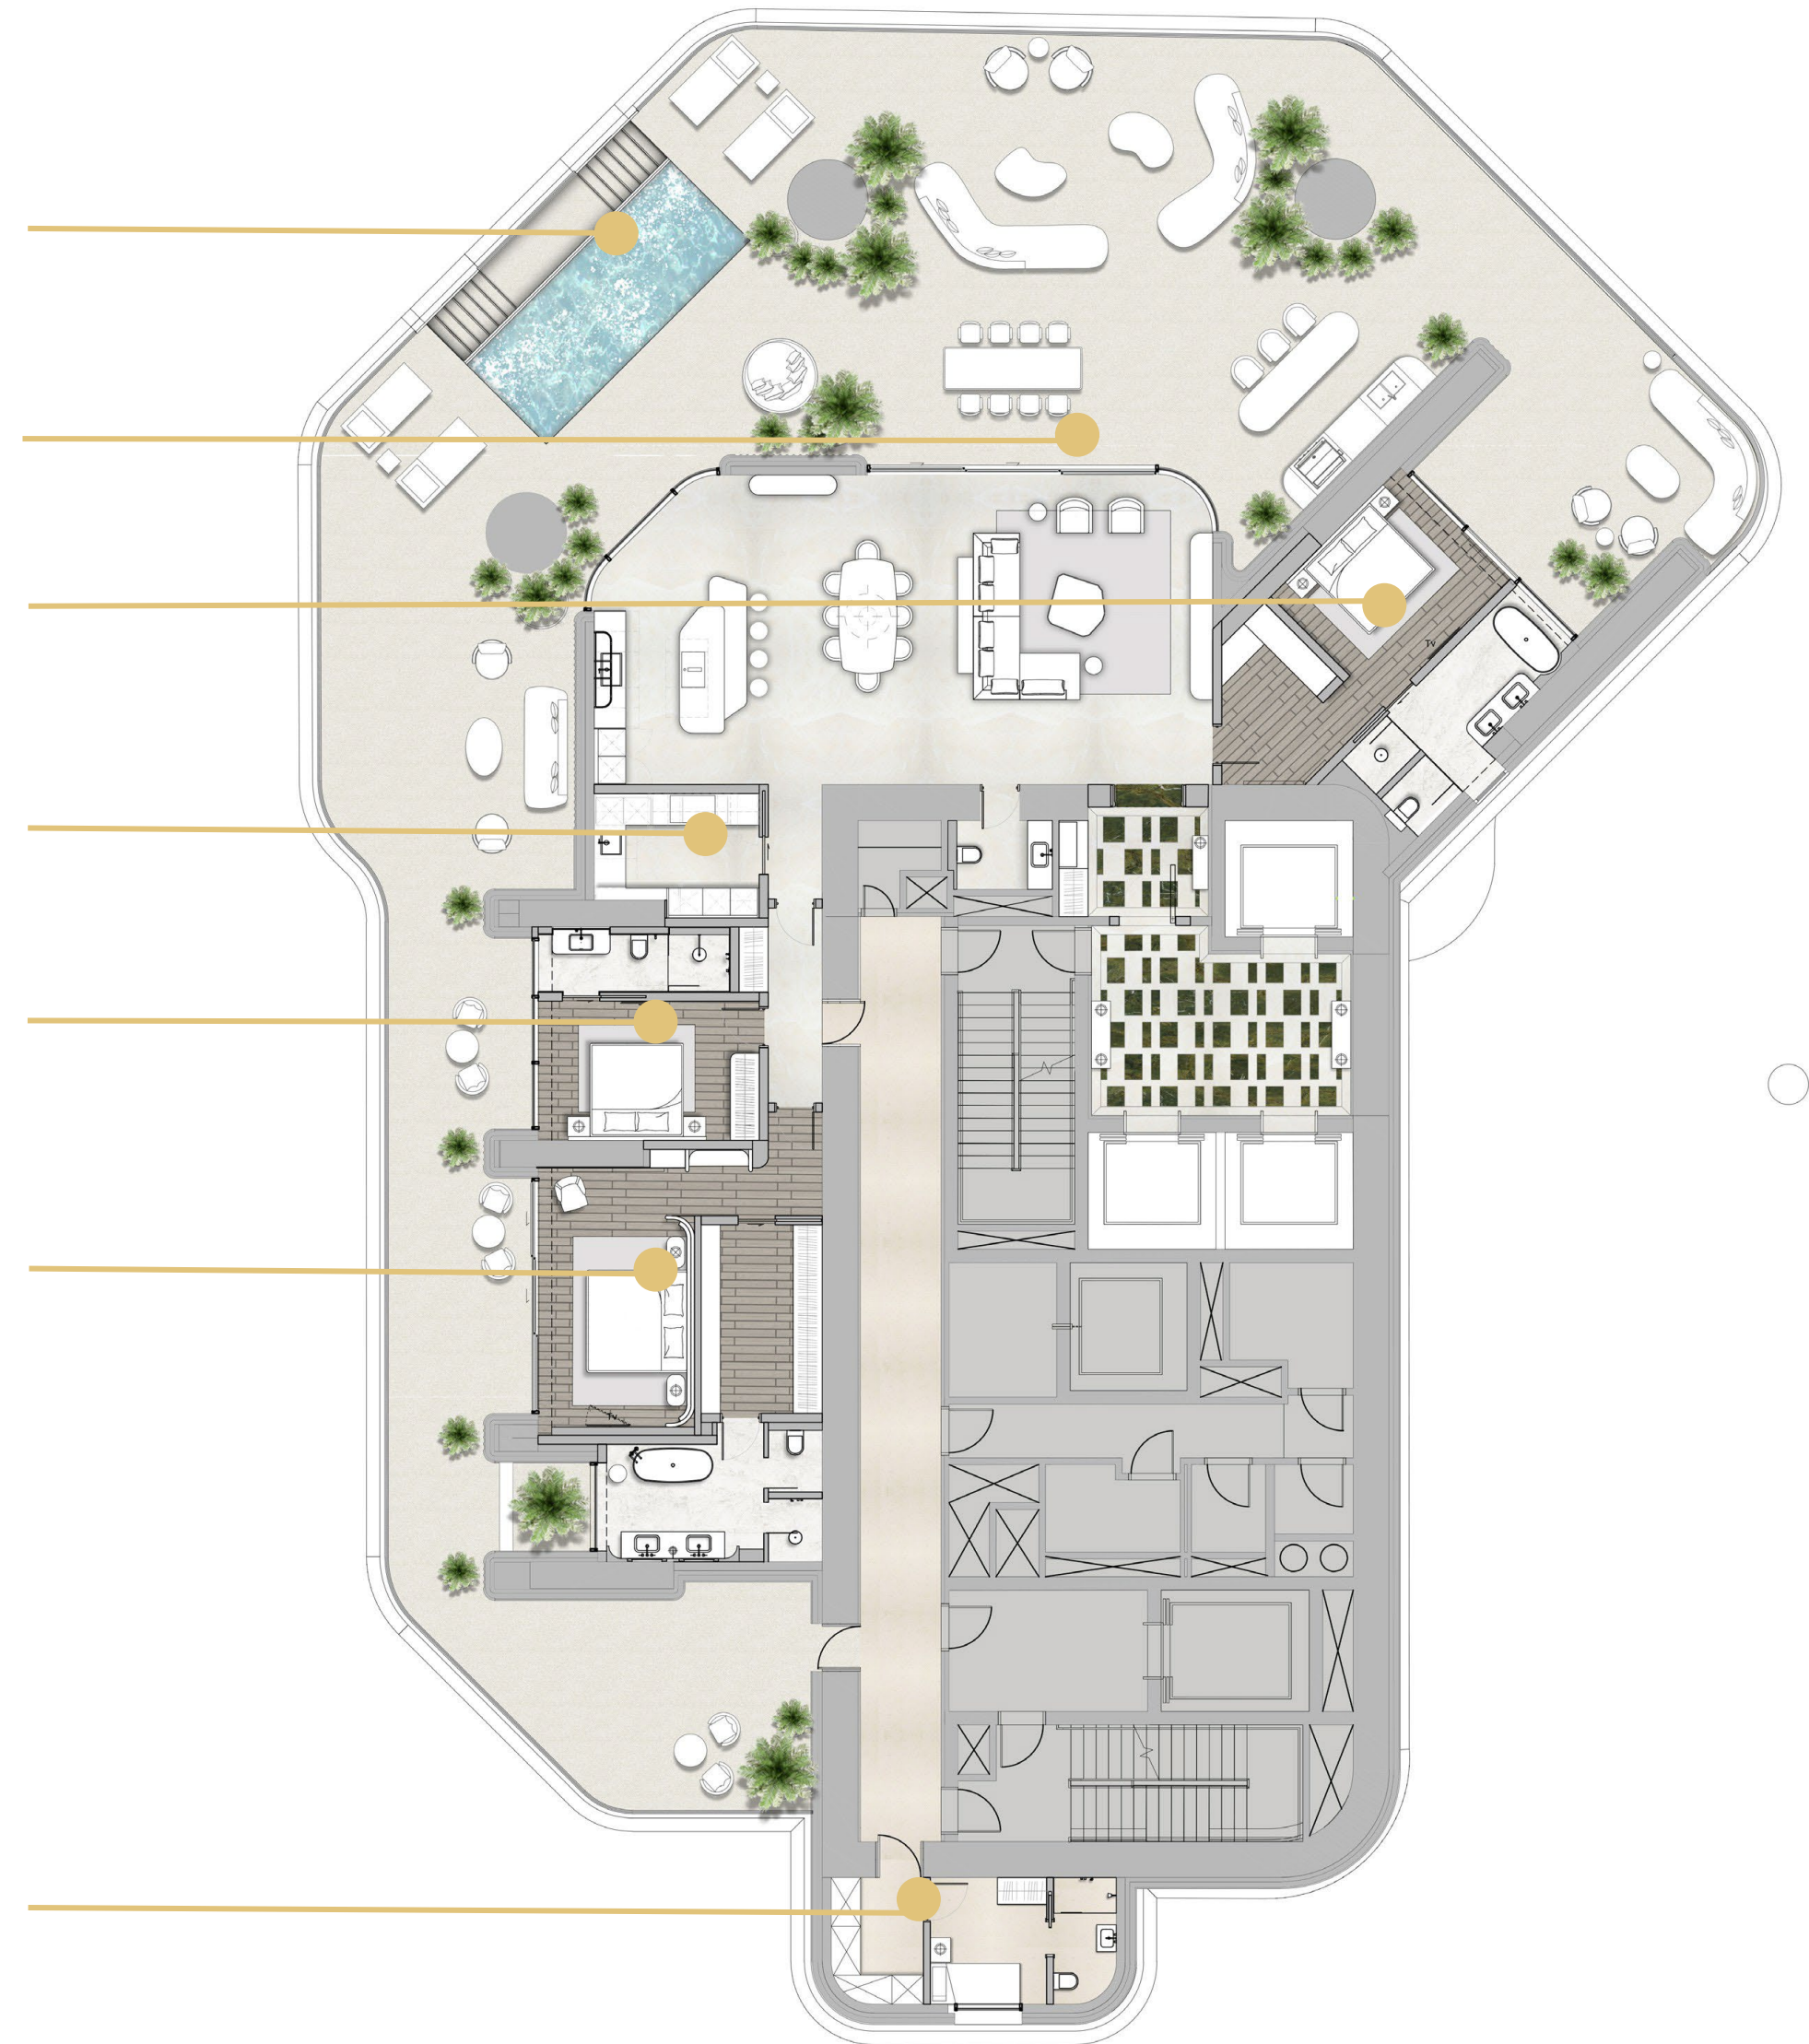

WEST TOWER

3 BEDROOM TYPE B

- Pool
- Terrace
- Guest Bedroom
- Prep Kitchen
- Bedroom
- Master Bedroom
- Maid & Utility

3 BEDROOM TYPE B1

- Pool
- Terrace
- Guest Bedroom
- Prep Kitchen
- Bedroom
- Master Bedroom
- Maid & Utility

3 BEDROOM TYPE F

Living/Dining/Kitchen

Pool

Terrace

Guest Bedroom

Outdoor Dining

Prep Kitchen

Bedroom

Master Bedroom

Maid & Utility

3 BEDROOM TYPE F1

Living/Dining/Kitchen

Pool

Terrace

Guest Bedroom

Outdoor Dining