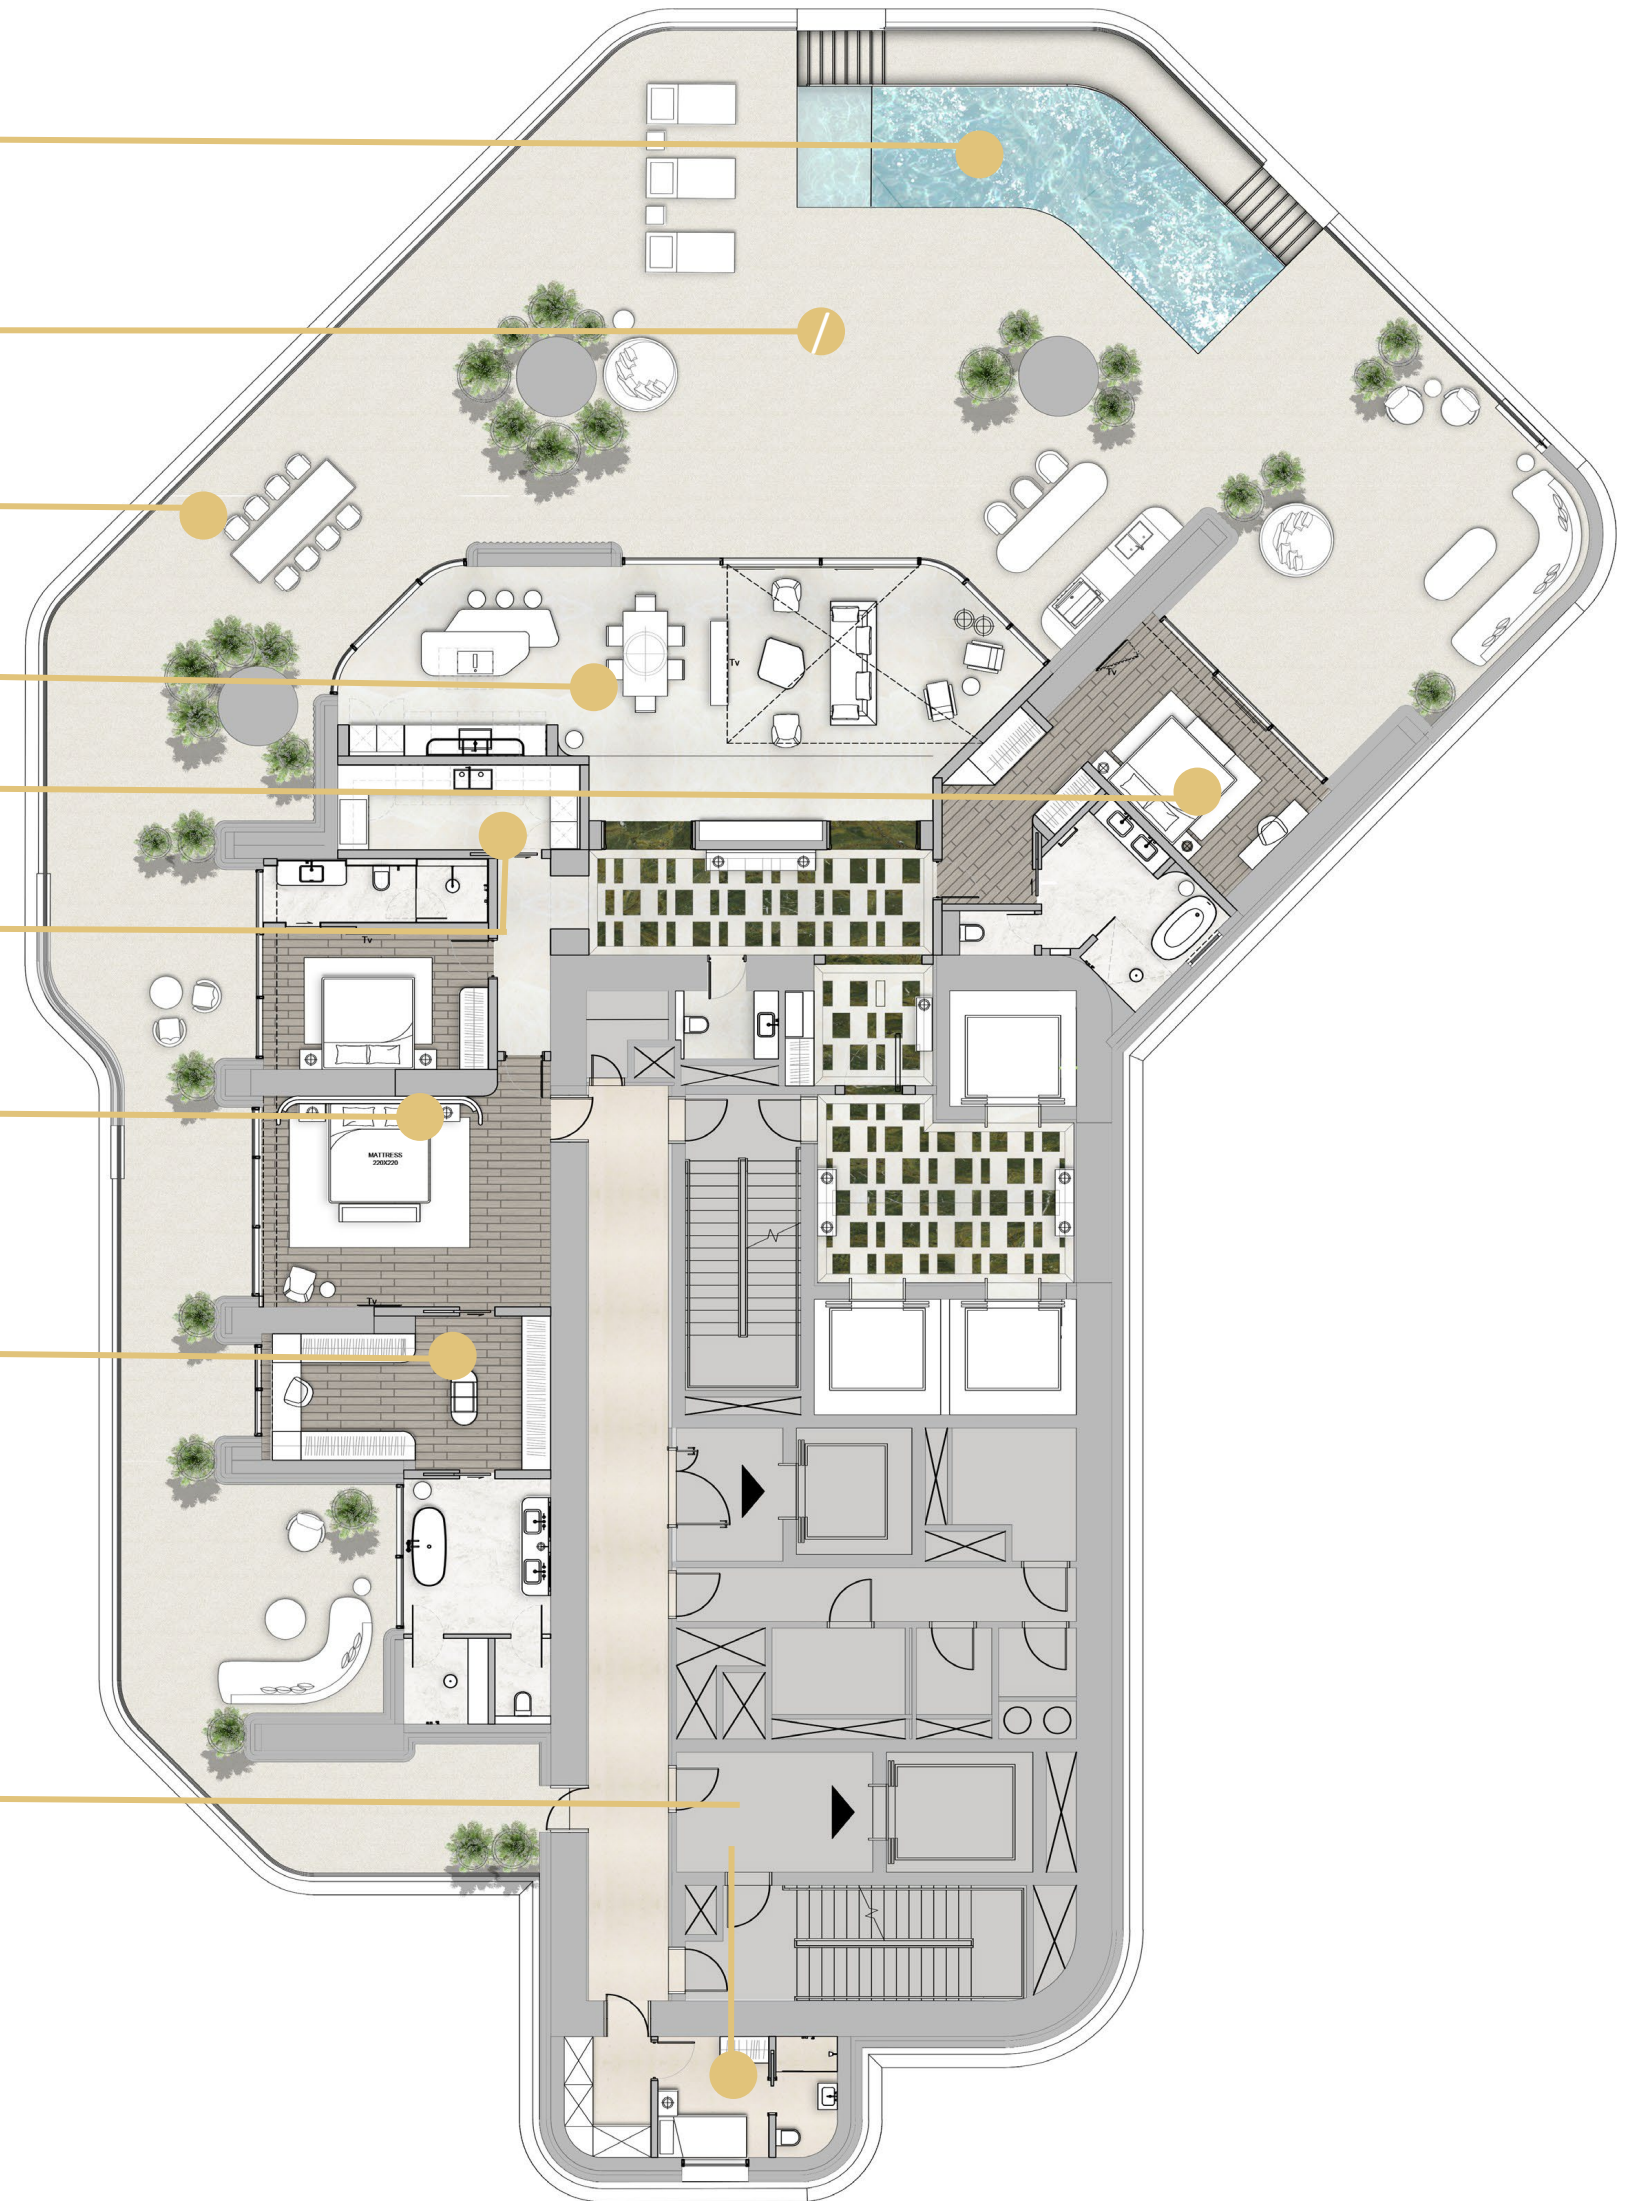

3 BEDROOM TYPE H

- Pool
- Terrace
- Outdoor Dining
- Living/Dining/Kitchen
- Guest Bedroom
- Prep Kitchen
- Bedroom
- Master Bedroom
- Maid & Utility