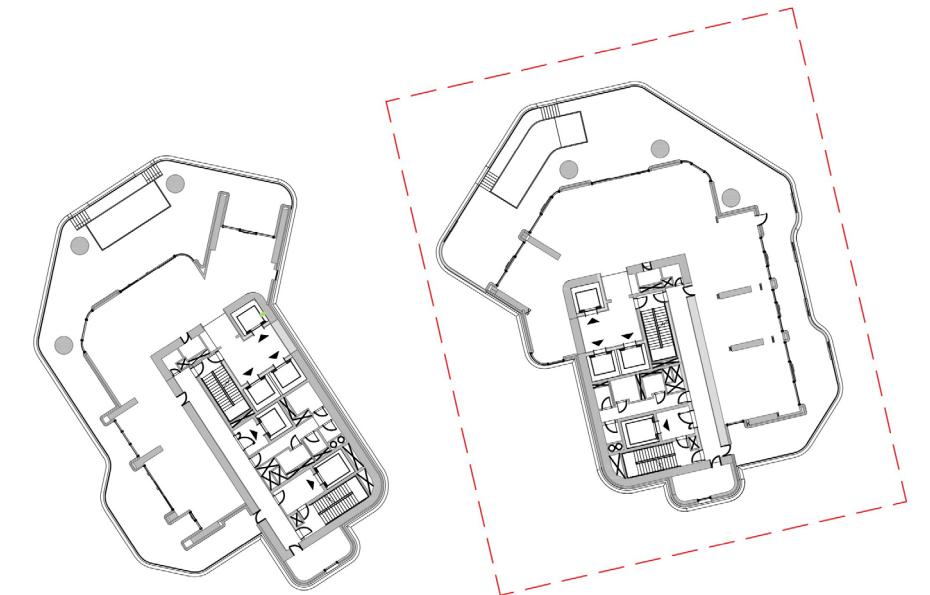

- Pool
- Terrace
- Outdoor Dining
- Living/Dining/Kitchen
- Master Bedroom
- Prep Kitchen
- Bedroom 1
- Bedroom 2
- Guest Room
- Maid & Utility