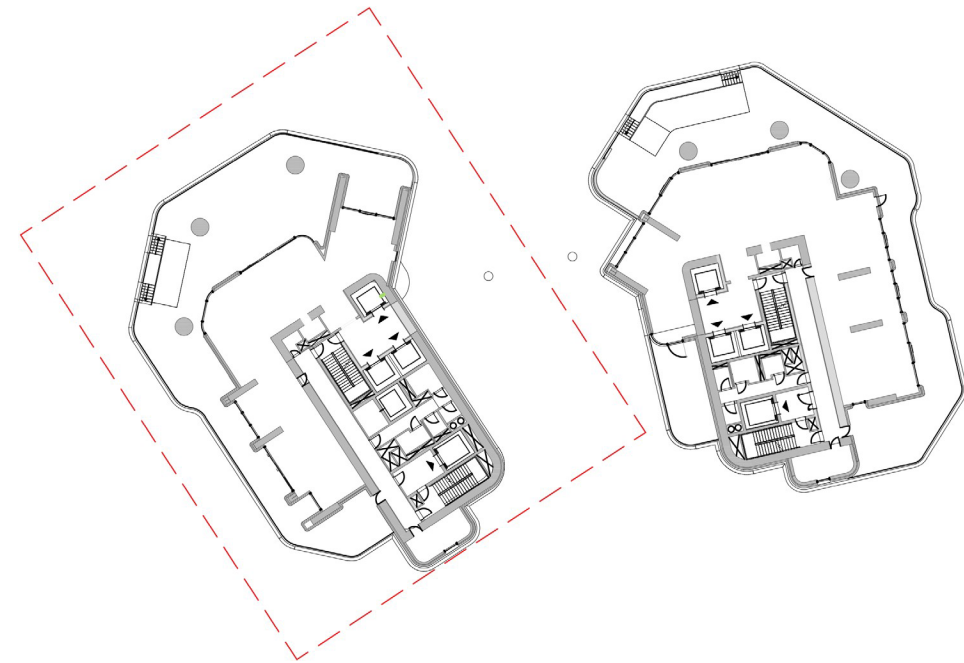

WEST TOWER

3 BEDROOM TYPE B

- Pool
- Terrace
- Guest Bedroom
- Prep Kitchen
- Bedroom
- Master Bedroom
- Maid & Utility

3 BEDROOM TYPE B1

- Pool
- Terrace
- Guest Bedroom
- Prep Kitchen
- Bedroom
- Master Bedroom
- Maid & Utility