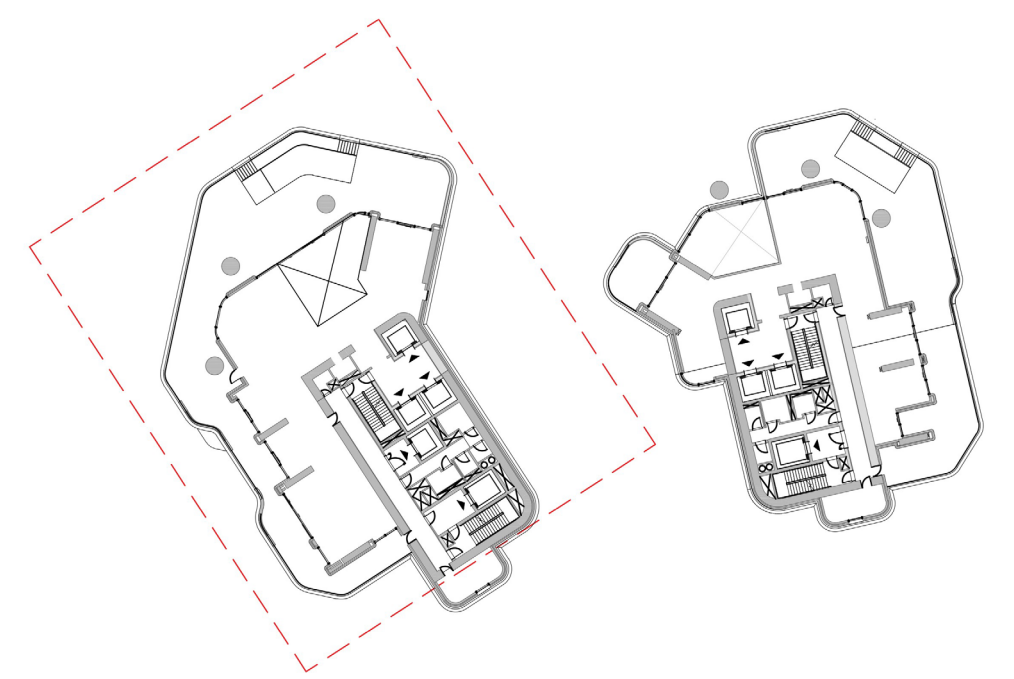

4 BEDROOM TYPE D