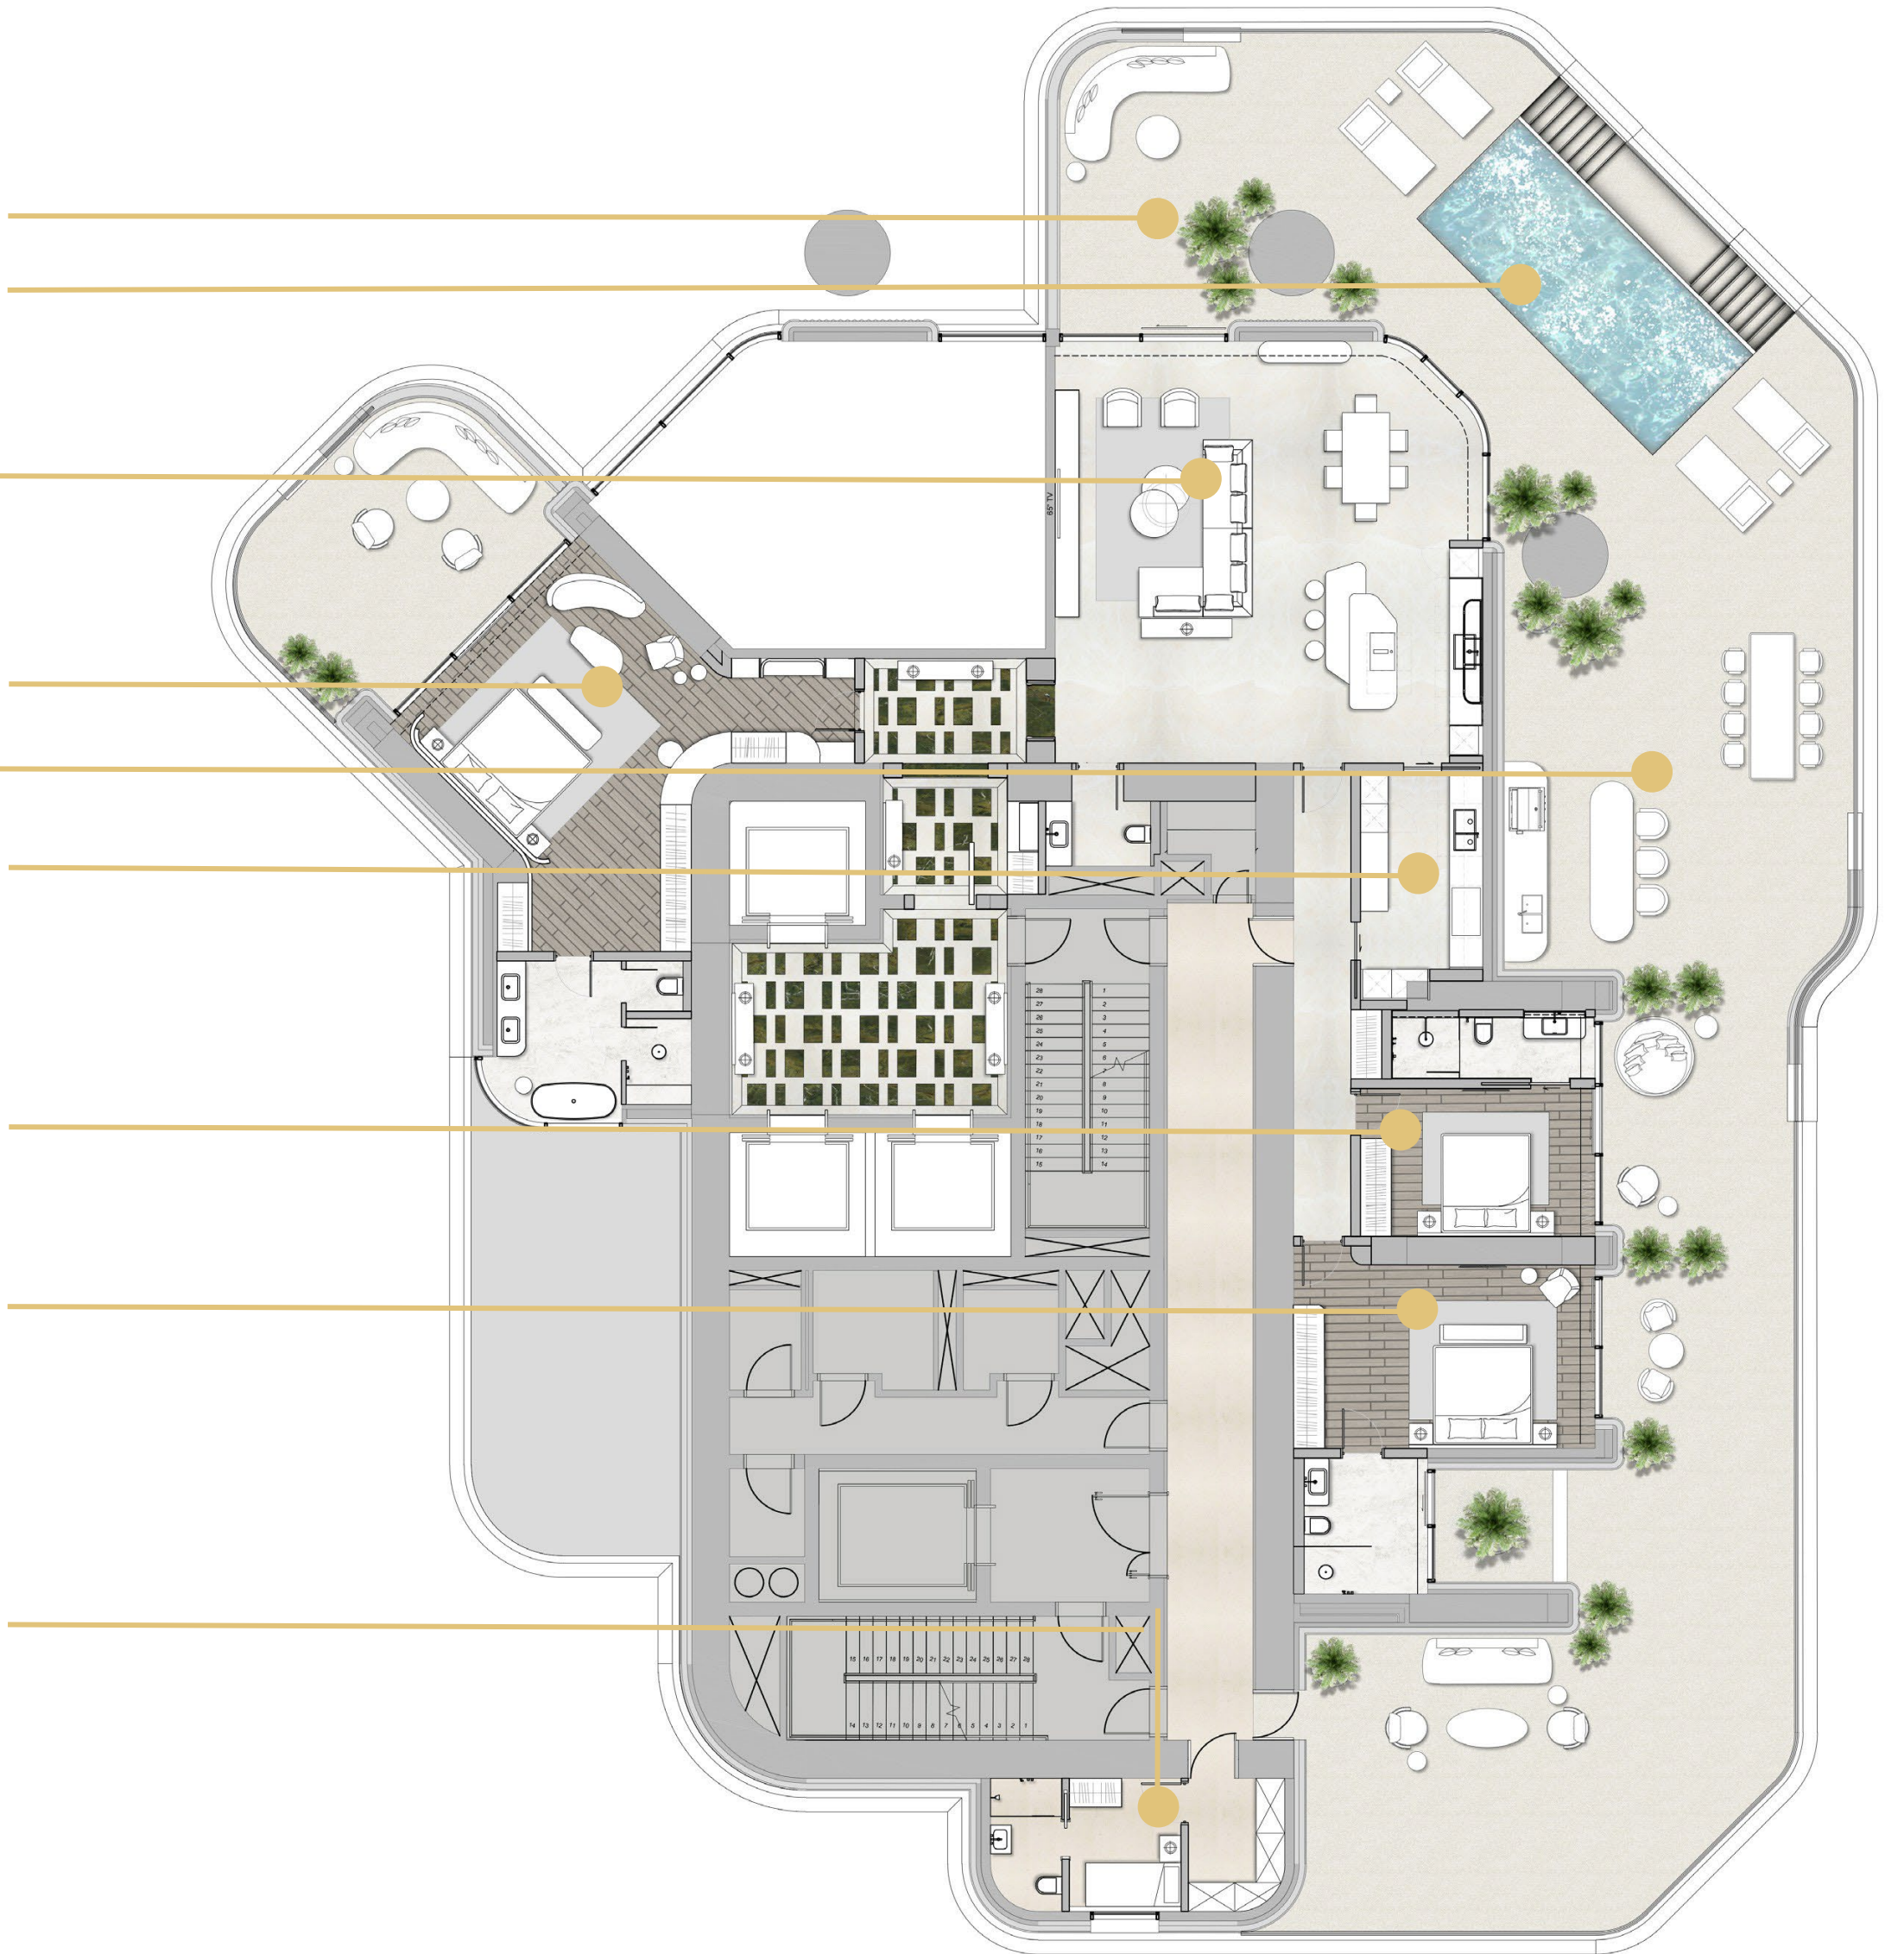

WEST TOWER

3 BEDROOM TYPE B

- Pool
- Terrace
- Guest Bedroom
- Prep Kitchen
- Bedroom
- Master Bedroom
- Maid & Utility

3 BEDROOM TYPE B1

- Pool
- Terrace
- Guest Bedroom
- Prep Kitchen
- Bedroom
- Master Bedroom
- Maid & Utility

Guest Bedroom

Maid & Utility

3 BEDROOM TYPE C

- Terrace
- Pool
- Living/Dining/Kitchen
- Master Bedroom
- Outdoor Dining
- Prep Kitchen
- Bedroom
- Guest Bedroom
- Maid & Utility

3 BEDROOM TYPE C1

- Terrace
- Pool
- Living/Dining/Kitchen
- Master Bedroom
- Outdoor Dining
- Prep Kitchen
- Bedroom
- Guest Bedroom
- Maid & Utility